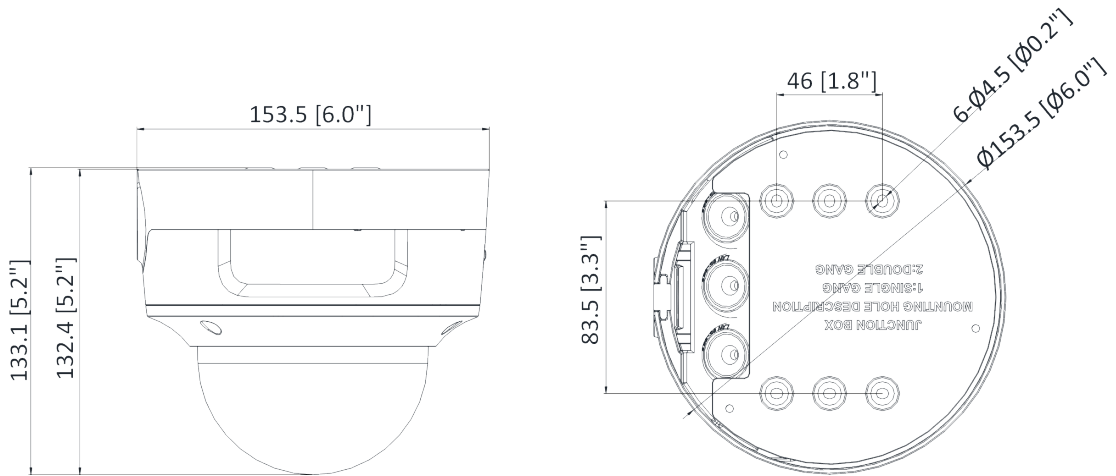

Specifications

Camera	
Image Sensor	1/2.8" Progressive Scan CMOS
Min. Illumination	0.002 Lux @ (f/1.4, AGC ON), 0 Lux with IR on
Shutter Speed	1/3 s to 1/100,000 s
Slow Shutter	Yes
P/N	P/N
Wide Dynamic Range	120 dB
Day/Night	ICR Cut
Angle Adjustment	Pan: 0° to 355°, tilt: 0° to 75°, rotate: 0° to 355°
Flash Memory	8 GB
RAM	512 MB
Lens	
Iris Type	Auto-Iris
Lens Mount	Ø14
Lens Type & FOV	2.7 to 13.5 mm: horizontal FOV 112.5° to 34°, vertical FOV 57.2° to 18.9°, diagonal FOV 138.1° to 39.1°
Aperture	f/1.4
DORI	
DORI	D: 44 m, O: 17 m, R: 8 m, I: 4 m
Illuminator	
IR Range	Up to 131 ft (40 m)
Wavelength	850 nm
Video	
Max. Resolution	1920 × 1080
Main Stream	50 Hz: up to 50 fps (1920 × 1080, 1280 × 720) 60 Hz: up to 60 fps (1920 × 1080, 1280 × 720) *High frame rate is supported under certain settings.
Sub-Stream	50 Hz: 25 fps (640 × 480, 640 × 360, 320 × 240) 60 Hz: 30 fps (640 × 480, 640 × 360, 320 × 240)
Third Stream	50 Hz: 15 fps (1280 × 720, 640 × 480, 640 × 360, 320 × 240) 60 Hz: 15 fps (1280 × 720, 640 × 480, 640 × 360, 320 × 240)
Fourth Stream	50 Hz: 15 fps (1280 × 720, 640 × 480, 640 × 360, 320 × 240) 60 Hz: 15 fps (1280 × 720, 640 × 480, 640 × 360, 320 × 240) *Fourth stream is supported under certain settings.
Video Compression	Main stream: H.265/H.264/H.264+/H.265+ Sub-stream: H.265/H.264/MJPEG Third stream: H.265/H.264 Fourth Stream: H.265/H.264/MJPEG
Video Bit Rate	32 Kbps to 8 Mbps
H.264 Type	Baseline Profile/Main Profile/High Profile
H.265 Type	Main Profile
H.264+	Main stream supports
H.265+	Main stream supports

Available Model

PCI-D1222S

Dimensions

Unit: mm (inch)

Optional Accessories

RCM-5 In-ceiling Mount	PM1 Vertical Pole Mount	CM1 Corner Mount	PC155+CPM Pendant Mount
			
<p data-bbox="290 1281 469 1335">PC155+WML Wall Mount</p> 			