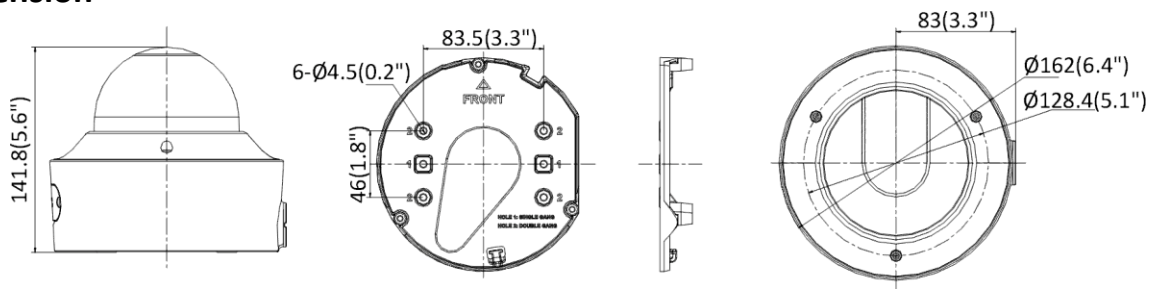

Protection	IP67 (IEC 60529-2013) IK10 (IEC 62262: 2002)
Anti-Corrosion Protection	NEMA 4X: NEMA 250-2014

▪ **Available Model**

PCI-D14Z2HS

PCI-D14Z8HS

▪ **Dimension**

Unit: mm (inch)

▪ **Accessory**

▪ **Optional**

CM1 Corner Mount	PC155+WML Wall Mount	PC155+CPM Pendant Mount	PM1 Vertical Pole Mount