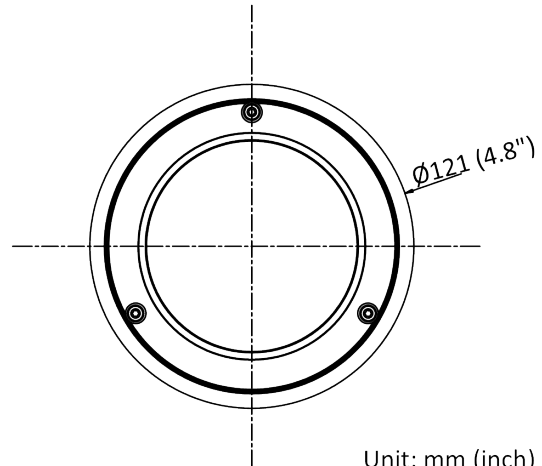

Dimensions

Unit: mm (inch)

Optional Accessories

CM Corner Mount	CB120 Junction Box	PC120+WMS Wall Mount	PM Vertical Pole Mount	SRSM Rain Shade	PC120+CPM Pendant Mount