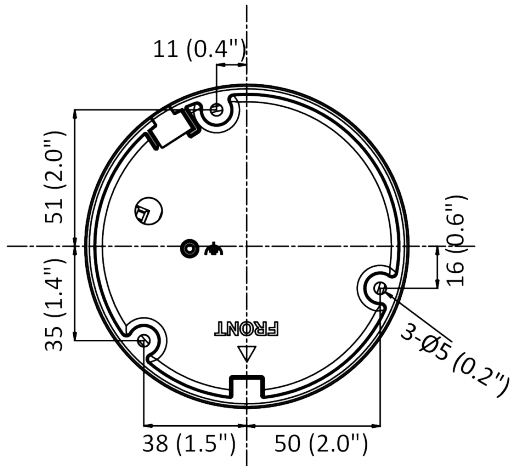

Dimensions

Unit: mm (inch)

Optional Accessories

CM Corner Mount	CB120 Junction Box	PC120+WMS Wall Mount	PM Vertical Pole Mount	SRSM Rain Shade	PC120+CPM Pendant Mount