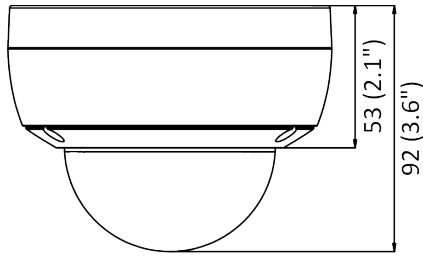

Dimensions

Unit: mm (inch)

Optional Accessories

CM Corner Mount	CB120 Junction Box	PC120+WMS Wall Mount	PM Vertical Pole Mount	SRSM Rain Shade	PC120+CPM Pendant Mount