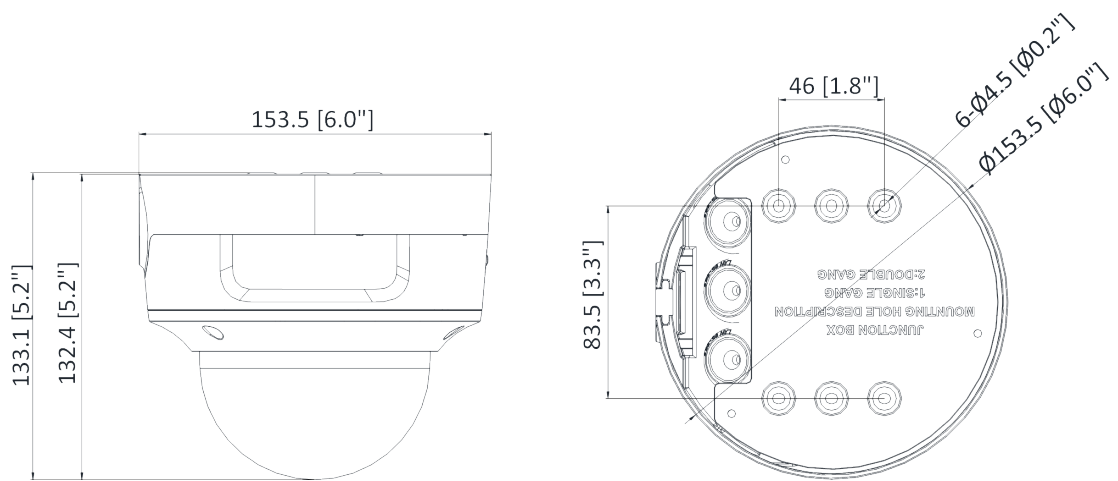

Dimensions

Unit: mm (inch)

Optional Accessories

RCM-5 In-ceiling Mount	PM1 Vertical Pole Mount	CM1 Corner Mount	PC155+CPM Pendant Mount
PC155+WML Wall Mount