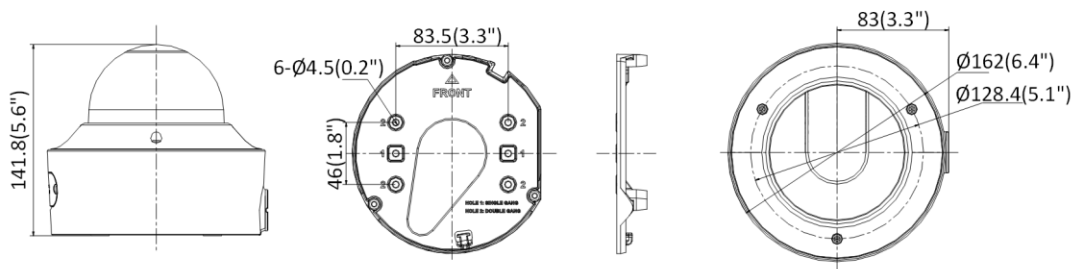

PCI-D18Z2HS

Dimension

Without -Y:

With -Y:

Unit: mm (inch)

Accessory

Optional

PC155+CPM Pendant Mount	CM1 Corner Mount	PC155+WMS Wall Mount	PM1 Vertical Pole Mount