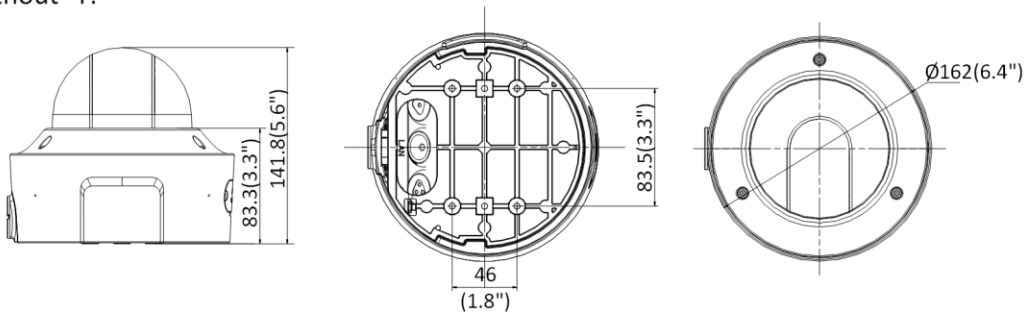

PCI-D18Z2HS

Dimension

Without -Y:

With -Y:

Unit: mm (inch)

Accessory

Optional

PC155+CPM Pendant Mount	CM1 Corner Mount	PC155+WMS Wall Mount	PM1 Vertical Pole Mount