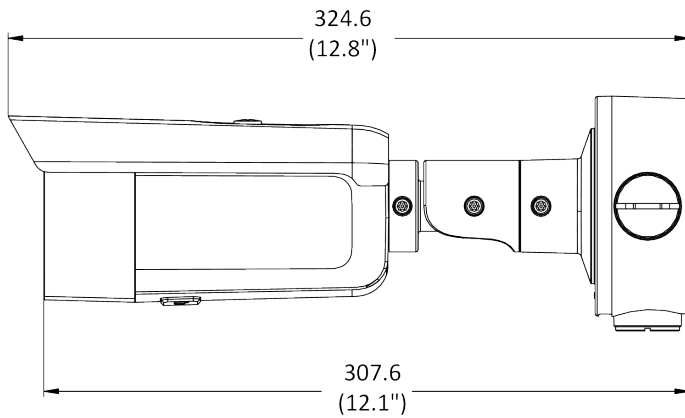

Dimensions

Unit: mm (inch)

Included Accessory

CB130 Junction Box

Optional Accessories

CM Corner Mount