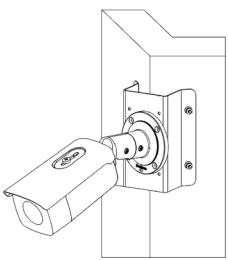

Available Model

PCI-LB12F2S

Dimensions

Unit: mm (inch)

Included Accessory

CB130 Junction Box

Optional Accessories

CM Corner Mount