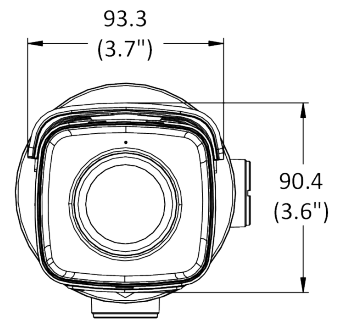

Dimensions

Unit: mm (inch)

Included Accessory

CB130 Junction Box

Optional Accessories

CM Corner Mount