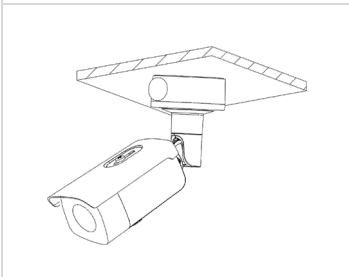

Web Client Language	33 languages: English, Russian, Estonian, Bulgarian, Hungarian, Greek, German, Italian, Czech, Slovak, French, Polish, Dutch, Portuguese, Spanish, Romanian, Danish, Swedish, Norwegian, Finnish, Croatian, Slovenian, Serbian, Turkish, Korean, Traditional Chinese, Thai, Vietnamese, Japanese, Latvian, Lithuanian, Portuguese (Brazil), Ukrainian
General Function	Anti-flicker, heartbeat, mirror, privacy masks, flash log, password reset via e-mail, pixel counter
Software Reset	Yes
Storage Conditions	-30° to 60° C (-22° to 140° F), humidity 95% or less (non-condensing)
Startup and Operating Conditions	-30° to 60° C (-22° to 140° F), humidity 95% or less (non-condensing)
Power Supply	12 VDC ±25%, reverse polarity protection PoE: 802.3at, Class 4
Power Consumption and Current	12 VDC, 0.95 A, max. 12 W PoE (802.3at, 42.5 V to 57 V), 0.31 A to 0.23 A, max. 13 W
Power Interface	Ø5.5 mm coaxial power plug
Camera Material	Metal case: ADC12 IR cover: PC 923A
Camera Dimension	324.6 mm × 93.3 mm × 88.8 mm (12.8" × 3.7" × 3.5")
Package Dimension	386 mm × 156 mm × 155 mm (15.2" × 7.5" × 7.1")
Camera Weight	1110 g (2.4 lb)
With Package Weight	1610 g (3.5 lb)
Approval	
EMC	FCC SDoC (47 CFR Part 15, Subpart B); CE-EMC (EN 55032: 2015, EN 61000-3-2: 2019, EN 61000-3-3: 2013, EN 50130-4: 2011 +A1: 2014); RCM (AS/NZS CISPR 32: 2015); IC VoC (ICES-003: Issue 6, 2019); KC (KN 32: 2015, KN 35: 2015)
Safety	UL (UL 60950-1); CB (IEC 60950-1:2005 + Am 1:2009 + Am 2:2013, IEC 62368-1:2014); CE-LVD (EN 60950-1:2006+A2:2013, IEC 62368-1:2014+A11:2017); BIS (IS 13252(Part 1):2010+A1:2013+A2:2015); LOA (SANS IEC60950-1)
Environment	CE-RoHS (2011/65/EU); WEEE (2012/19/EU); Reach (Regulation (EC) No 1907/2006)
Protection	Ingress protection: IP66 (IEC 60529-2013)

Available Model

PCI-LB15F2SL

Dimensions

Unit: mm (inch)

Included Accessories

**CB130
Junction Box**

Optional Accessories

**CM
Corner Mount**