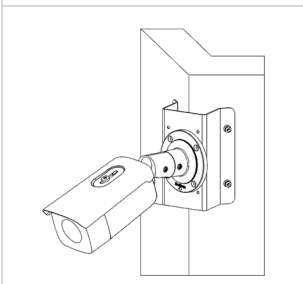

Web Client Language	33 languages: English, Russian, Estonian, Bulgarian, Hungarian, Greek, German, Italian, Czech, Slovak, French, Polish, Dutch, Portuguese, Spanish, Romanian, Danish, Swedish, Norwegian, Finnish, Croatian, Slovenian, Serbian, Turkish, Korean, Traditional Chinese, Thai, Vietnamese, Japanese, Latvian, Lithuanian, Portuguese (Brazil), Ukrainian
General Function	Anti-flicker, heartbeat, mirror, privacy masks, flash log, password reset via e-mail, pixel counter
Software Reset	Yes
Storage Conditions	-30° to 60° C (-22° to 140° F), humidity 95% or less (non-condensing)
Startup and Operating Conditions	-30° to 60° C (-22° to 140° F), humidity 95% or less (non-condensing)
Power Supply	12 VDC ±25%, reverse polarity protection PoE: 802.3at, Class 4
Power Consumption and Current	12 VDC, 0.95 A, max. 12 W PoE (802.3at, 42.5 V to 57 V), 0.31 A to 0.23 A, max. 13 W
Power Interface	Ø5.5 mm coaxial power plug
Camera Material	Metal case: ADC12 IR cover: PC 923A
Camera Dimension	324.6 mm × 93.3 mm × 88.8 mm (12.8" × 3.7" × 3.5")
Package Dimension	386 mm × 156 mm × 155 mm (15.2" × 7.5" × 7.1")
Camera Weight	1110 g (2.4 lb)
With Package Weight	1610 g (3.5 lb)
Approval	
EMC	FCC SDoC (47 CFR Part 15, Subpart B); CE-EMC (EN 55032: 2015, EN 61000-3-2: 2019, EN 61000-3-3: 2013, EN 50130-4: 2011 +A1: 2014); RCM (AS/NZS CISPR 32: 2015); IC VoC (ICES-003: Issue 6, 2019); KC (KN 32: 2015, KN 35: 2015)
Safety	UL (UL 60950-1); CB (IEC 60950-1:2005 + Am 1:2009 + Am 2:2013, IEC 62368-1:2014); CE-LVD (EN 60950-1:2006+A2:2013, IEC 62368-1:2014+A11:2017); BIS (IS 13252(Part 1):2010+A1:2013+A2:2015); LOA (SANS IEC60950-1)
Environment	CE-RoHS (2011/65/EU); WEEE (2012/19/EU); Reach (Regulation (EC) No 1907/2006)
Protection	Ingress protection: IP66 (IEC 60529-2013)

Available Model

PCI-LB15F2SL

Dimensions

Unit: mm (inch)

Included Accessories

**CB130
Junction Box**

Optional Accessories

**CM
Corner Mount**