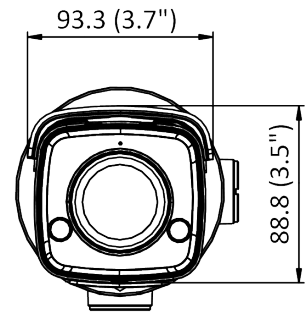

Dimensions