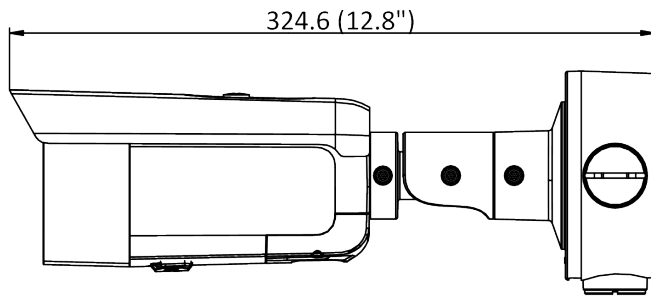

Dimensions