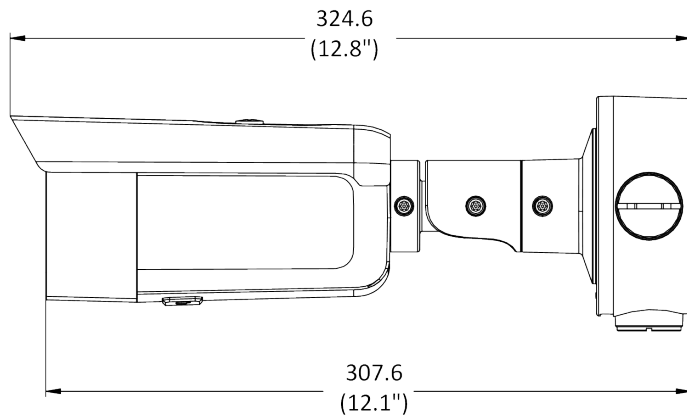

Dimensions

Unit: mm (inch)

Included Accessory

CB130 Junction Box

Optional

CM Corner Mount