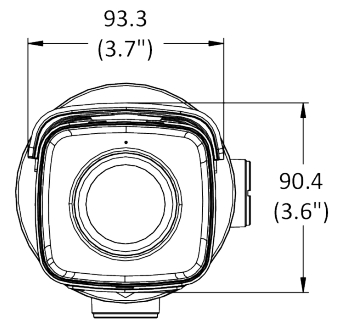

Dimensions

Unit: mm (inch)

Included Accessory

CB130 Junction Box

Optional

CM Corner Mount