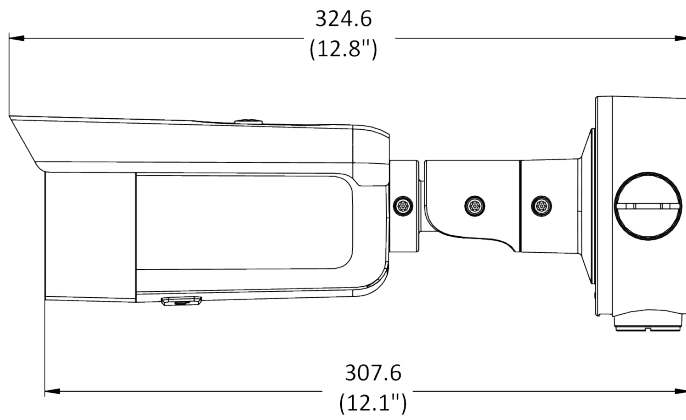

Dimensions

Unit: mm (inch)

Included Accessory

CB130 Junction Box

Optional Accessories

CM Corner Mount