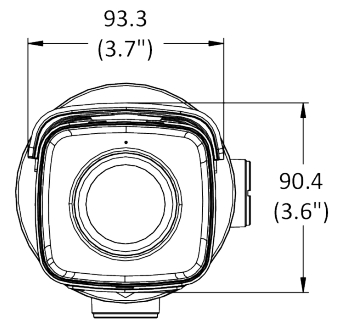

Dimensions

Unit: mm (inch)

Included Accessory

CB130 Junction Box

Optional Accessories

CM Corner Mount