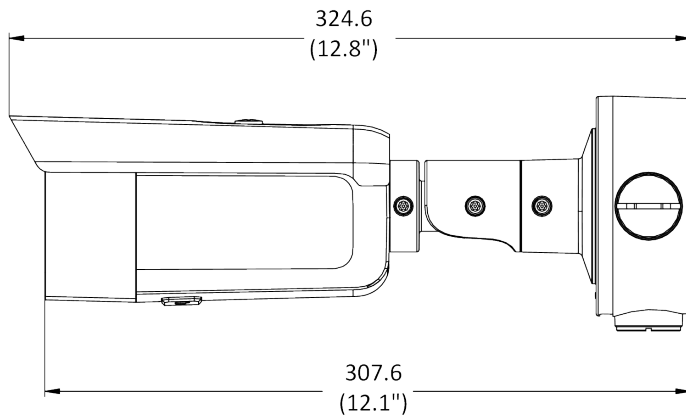

Dimensions

Unit: mm (inch)

Included Accessory

CB130 Junction Box

Optional Accessories

CM Corner Mount