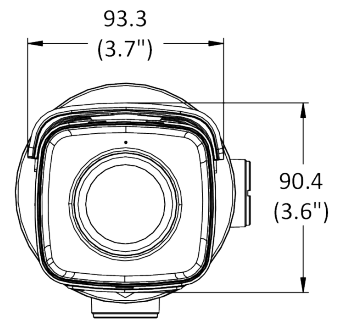

Dimensions