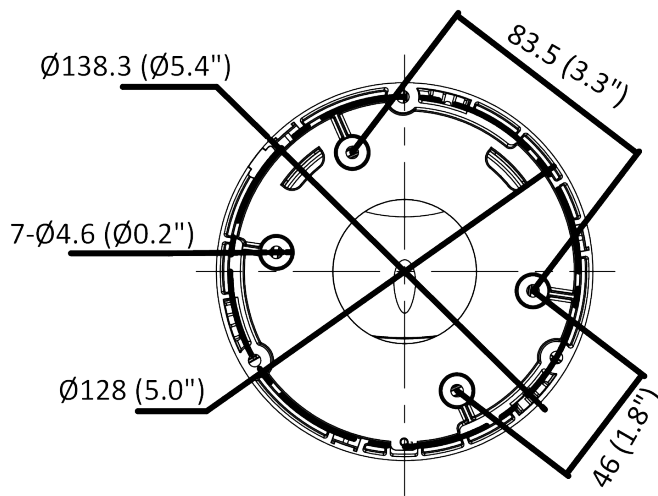

Dimensions

Unit: mm (inch)

Optional Accessories

PM Vertical Pole Mount	PC140+CPM Pendant Mount	CB140PT Junction Box	CM Corner Mount	PC140+WML Wall Mount