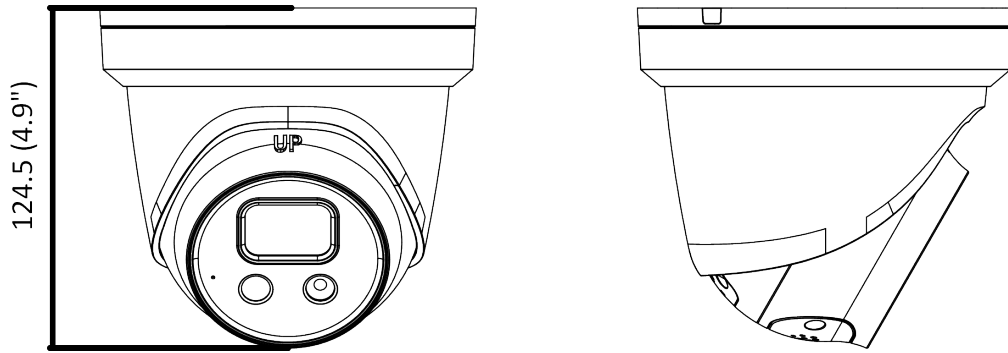

Dimensions

Unit: mm (inch)

Optional Accessories

PM Vertical Pole Mount	PC140+CPM Pendant Mount	CB140PT Junction Box	CM Corner Mount	PC140+WML Wall Mount