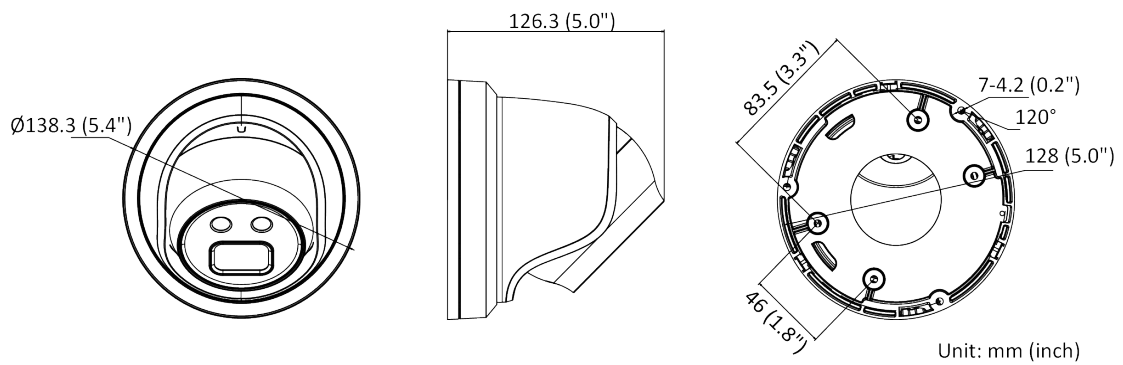

Dimensions

Optional Accessories

PM Vertical Pole Mount	PC140+CPM Pendant Mount	CB140PT Junction Box	CM Corner Mount	PC140+WML Wall Mount