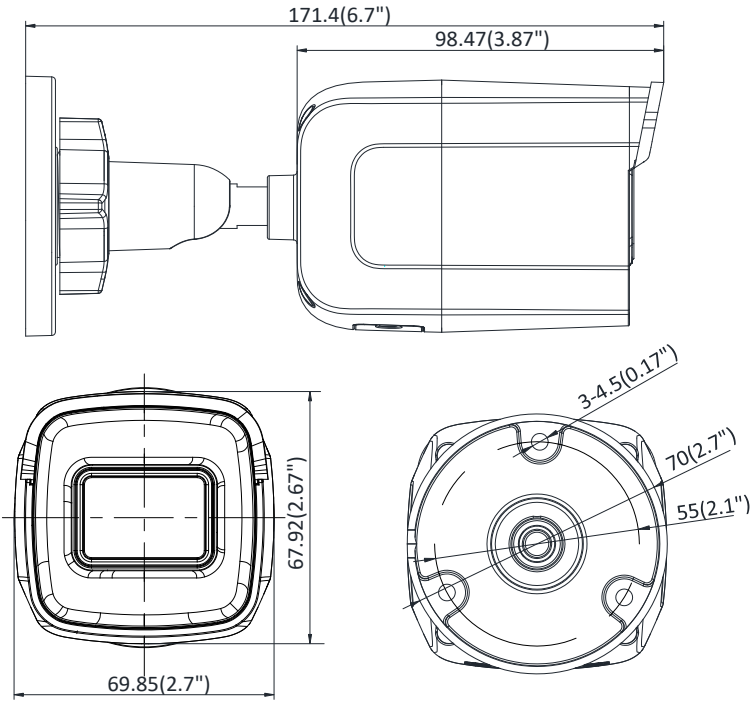

## Interface

Communication Interface	1-port RJ45 10M/100M self-adaptive Ethernet port
On-Board Storage	Built-in microSD/SDHC/SDXC slot, up to 128 GB
Reset Button	Yes
SVC	H.265 and H.264 encoding support

## General

Operating Conditions	-22° F to 140° F (-30° C to 60° C), humidity 95% or less (non-condensing)
Power Supply	12 VDC ± 25%, PoE (802.3af, class 3), 5.5 mm coaxial power plug
Power Consumption	12 VDC, 0.5 A, maximum: 6 W, PoE: (802.3af, 36 VDC to 57 VDC), 0.3 A to 0.2 A, maximum: 7.5 W
IR Range	Up to 100 ft (30 m)
Wavelength	850 nm
Protection Level	IP67, IK10
Dimensions	2.8" × 2.7" × 6.7" (70 mm × 68 mm × 171)
Weight	1.50 lbs (0.70 kg)

# Dimensions

Unit: mm (inch)