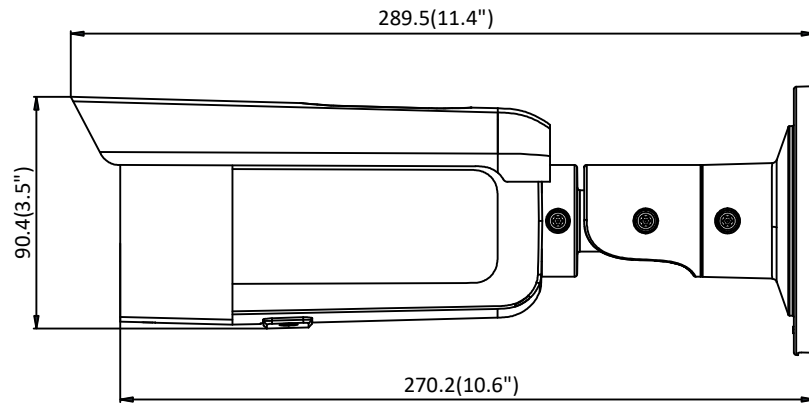

Dimensions

Unit: mm (inch)