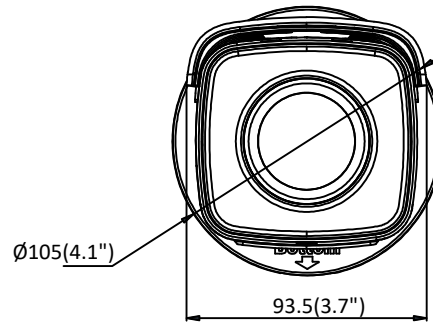

Dimensions

Unit: mm (inch)