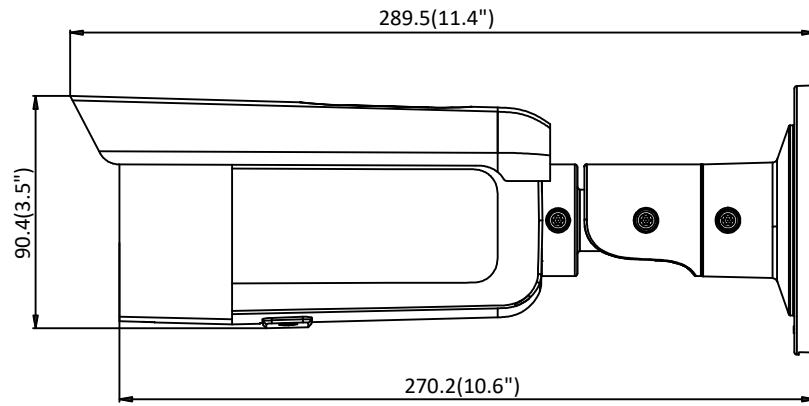

Behavior Analysis	Line crossing detection, intrusion detection, unattended baggage detection, object removal detection
Exception Detection	Scene change detection
Face Detection	Yes

General

Operating Conditions	-22° F to 140° F (-30° C to 60° C), humidity 95% or less (non-condensing)
Power Supply	12 VDC ± 25%, PoE (802.3af, class 3), 5.5 mm coaxial power plug
Power Consumption	12 VDC, 0.7 A, maximum: 9 W, PoE: (802.3af, 36 VDC to 57 VDC), 0.4 A to 0.2 A, maximum: 11 W
IR Range	Up to 165 ft (50 m)
Wavelength	850 nm
Protection Level	IP67
Dimensions	Φ 4.1" × 11.4" (Φ 105 mm × 289.5 mm)
Weight	2.20 lbs (1.00 kg)

Accessories

				
CBS Conduit Base	CB130 Conduit Base	PM1 Pole Mount	CM1 Corner Mount	Weatherproof Rubber Sleeve

Dimensions

Unit: mm (inch)