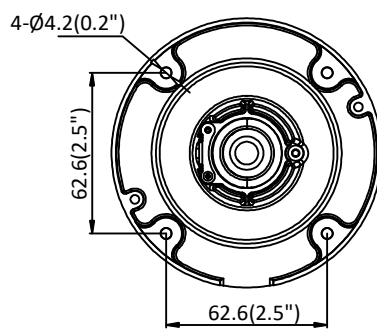

Behavior Analysis	Line crossing detection, intrusion detection, unattended baggage detection, object removal detection
Exception Detection	Scene change detection
Face Detection	Yes

General

Operating Conditions	-22° F to 140° F (-30° C to 60° C), humidity 95% or less (non-condensing)
Power Supply	12 VDC ± 25%, PoE (802.3af, class 3), 5.5 mm coaxial power plug
Power Consumption	12 VDC, 0.7 A, maximum: 9 W, PoE: (802.3af, 36 VDC to 57 VDC), 0.4 A to 0.2 A, maximum: 11 W
IR Range	Up to 165 ft (50 m)
Wavelength	850 nm
Protection Level	IP67
Dimensions	Φ 4.1" × 11.4" (Φ 105 mm × 289.5 mm)
Weight	2.20 lbs (1.00 kg)

Accessories

				
CBS Conduit Base	CB130 Conduit Base	PM1 Pole Mount	CM1 Corner Mount	Weatherproof Rubber Sleeve

Dimensions

Unit: mm (inch)