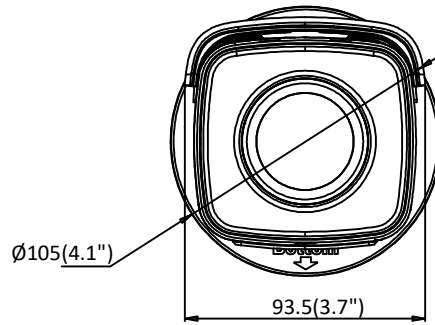

Image

Maximum Resolution	3840 × 2160
Main Stream	20 fps (3840 × 2160), 30fps (3072 × 1728, 2560 × 1440, 1920 × 1080, 1280 × 720)
Sub Stream	30 fps (640 × 480, 640 × 360, 320 × 240)
Third Stream	30 fps (1280 × 720, 640 × 360, 352 × 240)
Image Enhancement	BLC/3D DNR
Image Setting	Rotate mode, saturation, brightness, contrast, sharpness adjustable by client software or web browser
Region of Interest (ROI)	Supports one fixed region for main and sub streams
Day/Night Switch	Day/night/auto/schedule

Behavior Analysis	Line crossing detection, intrusion detection, unattended baggage detection, object removal detection
Exception Detection	Scene change detection
Face Detection	Yes

General

Operating Conditions	-22° F to 140° F (-30° C to 60° C), humidity 95% or less (non-condensing)
Power Supply	12 VDC ± 25%, PoE (802.3af, class 3), 5.5 mm coaxial power plug
Power Consumption	12 VDC, 0.7 A, maximum: 9 W, PoE: (802.3af, 36 VDC to 57 VDC), 0.4 A to 0.2 A, maximum: 11 W
IR Range	Up to 165 ft (50 m)
Wavelength	850 nm
Protection Level	IP67
Dimensions	Φ 4.1" × 11.4" (Φ 105 mm × 289.5 mm)
Weight	2.20 lbs (1.00 kg)

Accessories

				
CBS Conduit Base	CB130 Conduit Base	PM1 Pole Mount	CM1 Corner Mount	Weatherproof Rubber Sleeve

Dimensions

Unit: mm (inch)