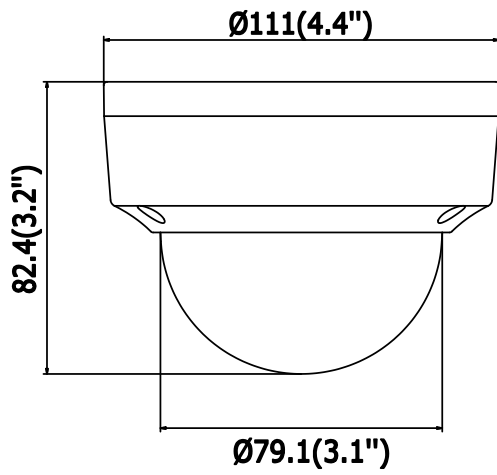

Dimensions

Units: inches (mm)