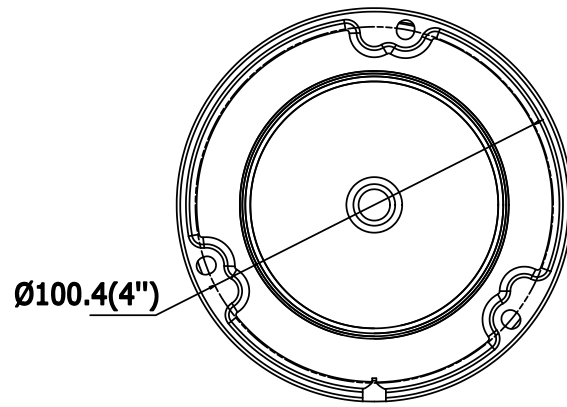

Dimensions

Units: inches (mm)