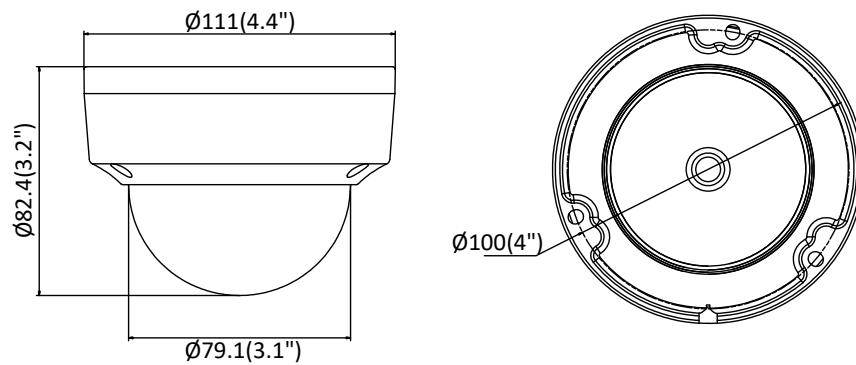

Accessories (Not Included)

WMS Wall Mount Short	CPM Ceiling Pendant Mount	PC110 110 mm Pendant Cap	CB110 Conduit Base	CM Corner Mount	PM Pole Mount	AB110 Angled Base	SRS Sun Rain Shield

Box Contents (Subject to Change without Notice)

Quick Start Guide x 2
Screws
Watertight Cable Connector
Wrench

Dimensions

Unit: mm (inch)