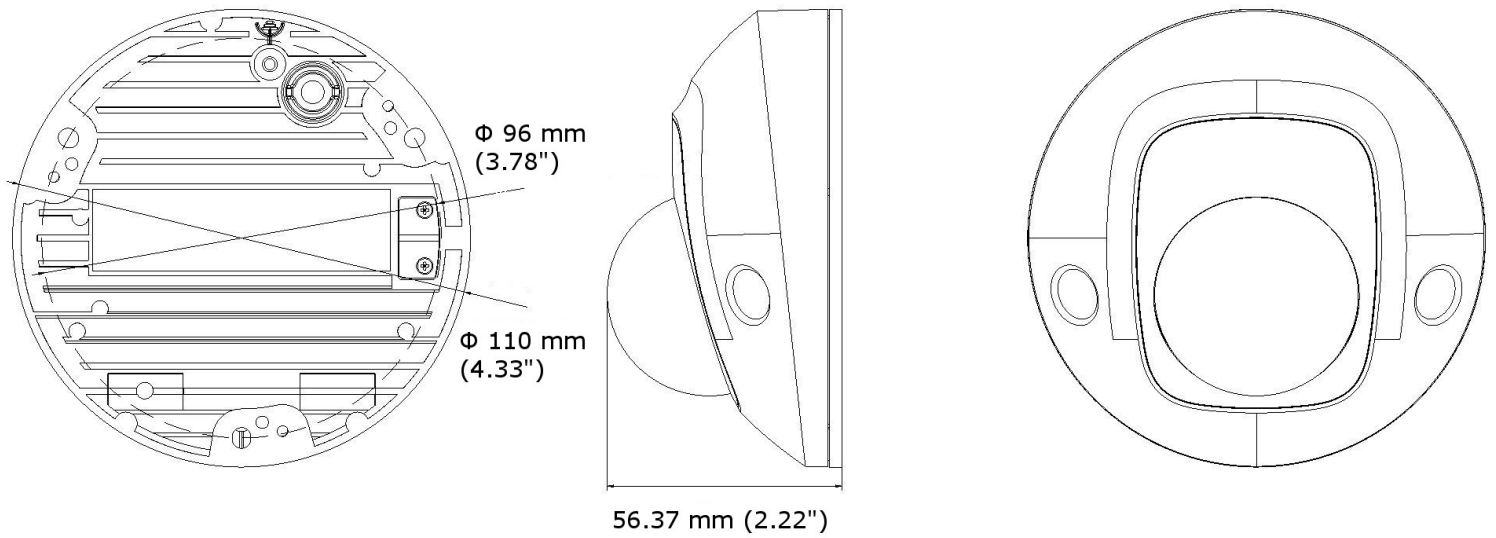

Dimensions

Box Contents (Subject to Change without Notice)

Quick Start Guide
Bracket Ring
Screws
Watertight Cable Connector