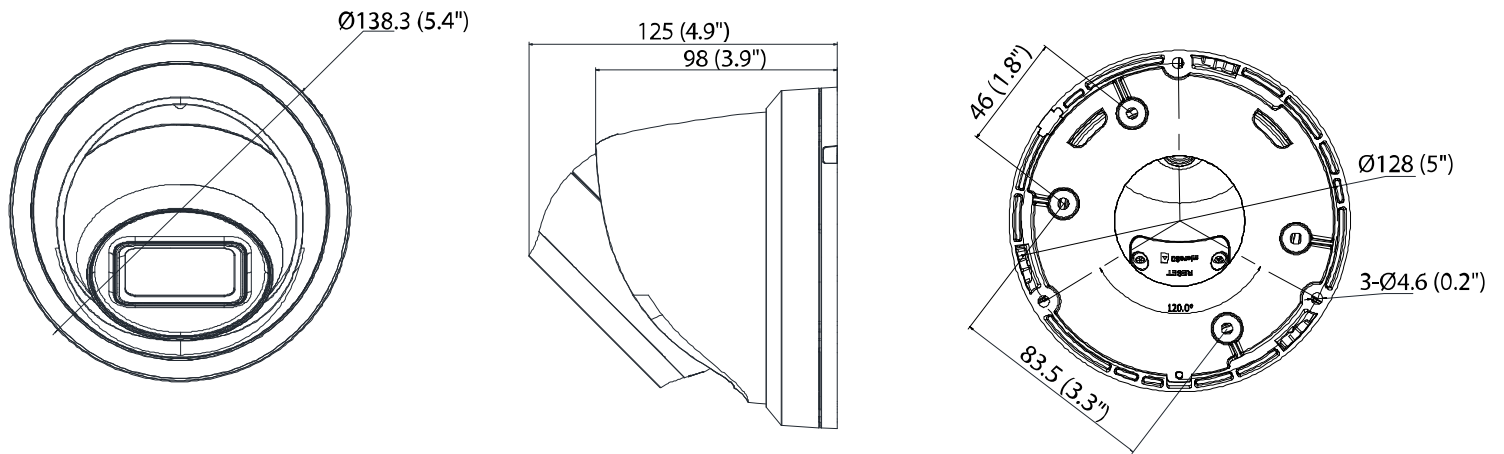

## Interface

Communication Interface	1-port RJ-45 10M/100M self-adaptive Ethernet port
On-Board Storage	Built-in microSD/SDHC/SDXC slot, up to 128 GB
Reset Button	Yes
SVC	H.265 and H.264 encoding support

## Dimensions

Unit: mm (inch)