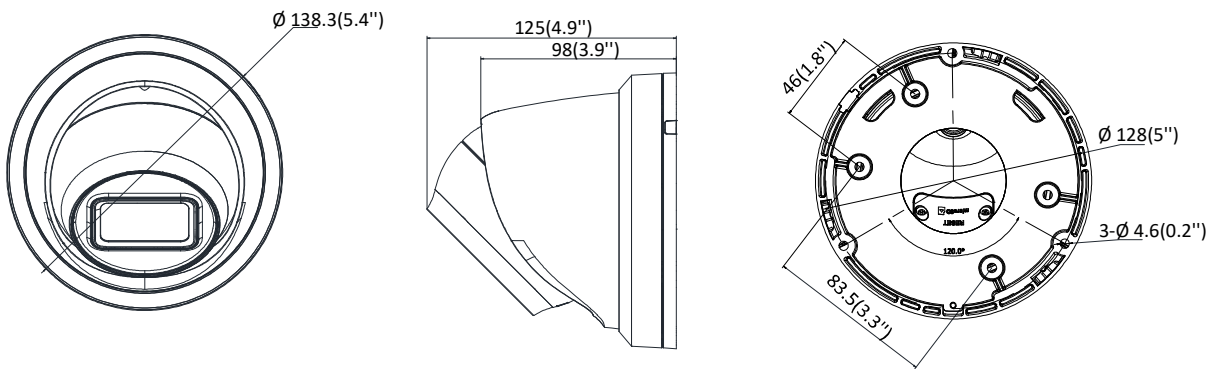

Accessories (Not Included)

Must Be Used Together		Must Be Used Together	
WMLB Wall Mount Long w/Backbox	PC140B 140 mm Pendant Cap	CPMB Ceiling Pendant Mount	CB135B Conduit Base

Dimensions

Unit: mm (inch)