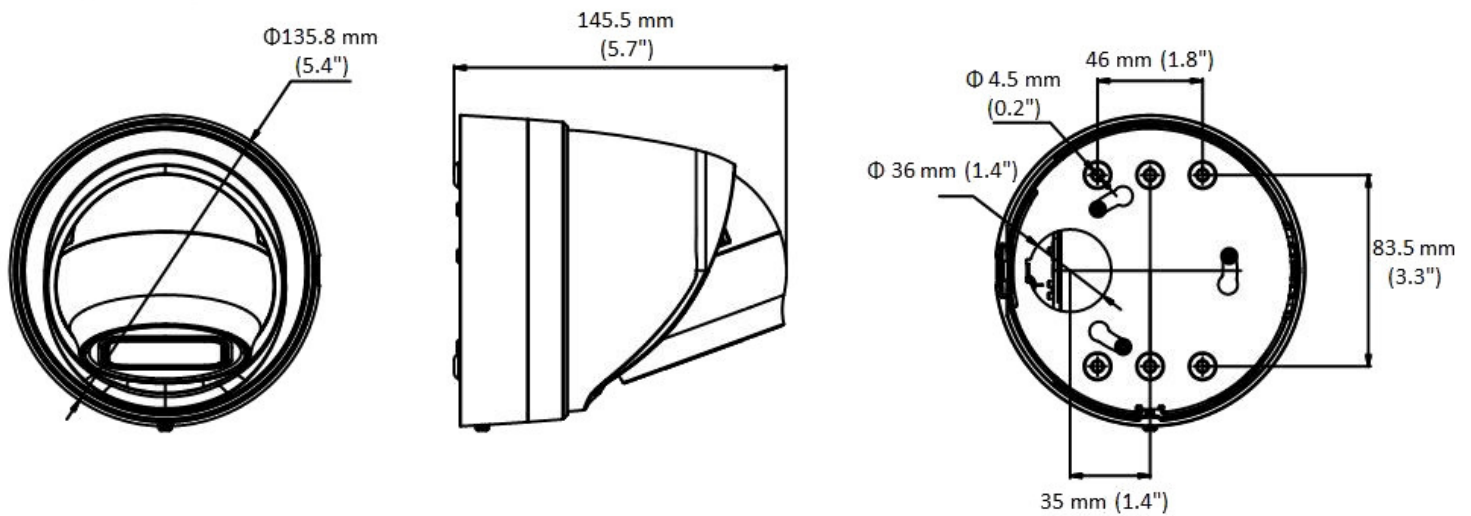

Dimensions

Box Contents (Subject to Change without Notice)

Mounting Plate (Stainless Steel)
Quick Start Guide x 2
Screws
Wrench