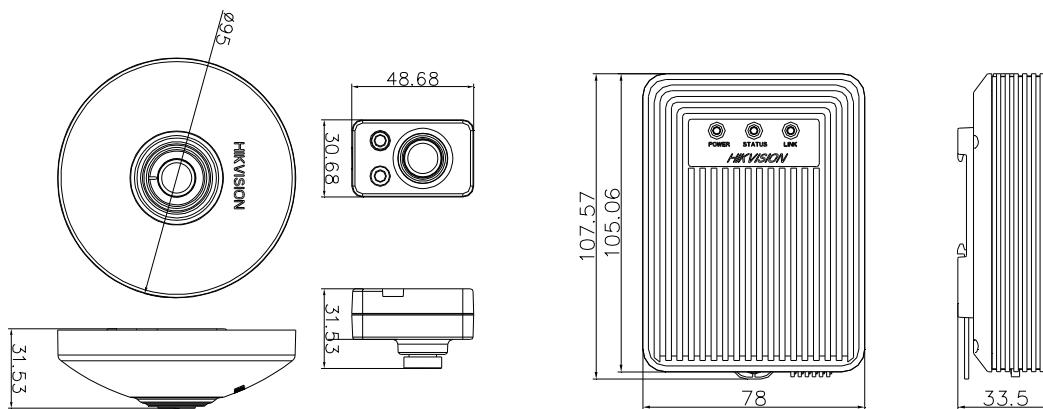

## Installation

Vertical installation is required to ensure the accuracy of visitor flow accounting. The following data is for reference. Please consult our technique for details.

Height		Recommended Focus		Width of Gate	
ft	m	in	mm	ft	m
8.2	2.5	0.08274	2.1	6.56	2.0
8.528	2.6	0.08274	2.1	7.216	2.2
8.856	2.7	0.08274	2.1	7.872	2.4
9.184	2.8	0.08274	2.1	8.528	2.6
9.512	2.9	0.08274	2.1	8.856	2.7
9.84	3.0	0.08274	2.1	9.184	2.8
10.168	3.1	0.08274	2.1	9.512	2.9
10.496	3.2	0.08274	2.1	9.84	3.0
10.824	3.3	0.08274	2.1	9.84	3.0
11.152	3.4	0.08274	2.1	9.84	3.0
>=11.48	>=3.5	0.11032	2.8	9.84	3.0
<=16.4	<=5.0	0.11032	2.8	9.84	3.0

## Dimensions