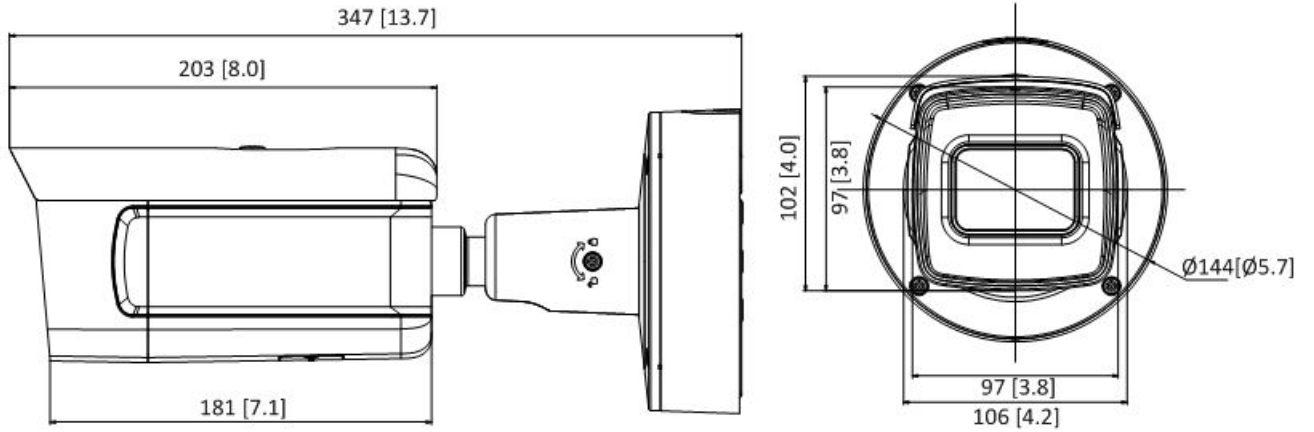

Dimensions