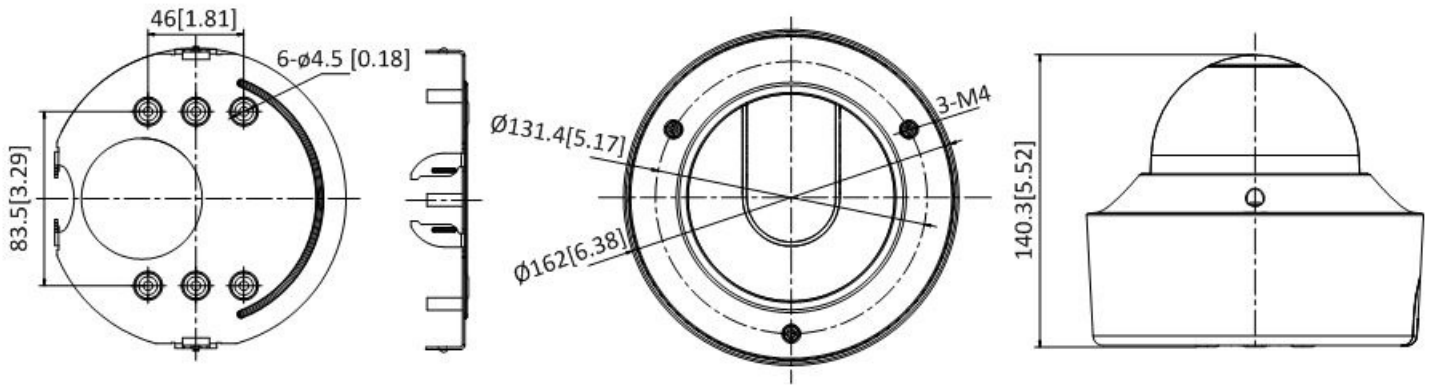

Accessories (Not Included)

WML + PC155 Wall Mount Long + 155 mm Pendant Cap	CPM + PC155 Ceiling Pendant Mount + 155 mm Pendant Cap	PM Pole Mount	CM Corner Mount

Dimensions

Unit: mm[inch]