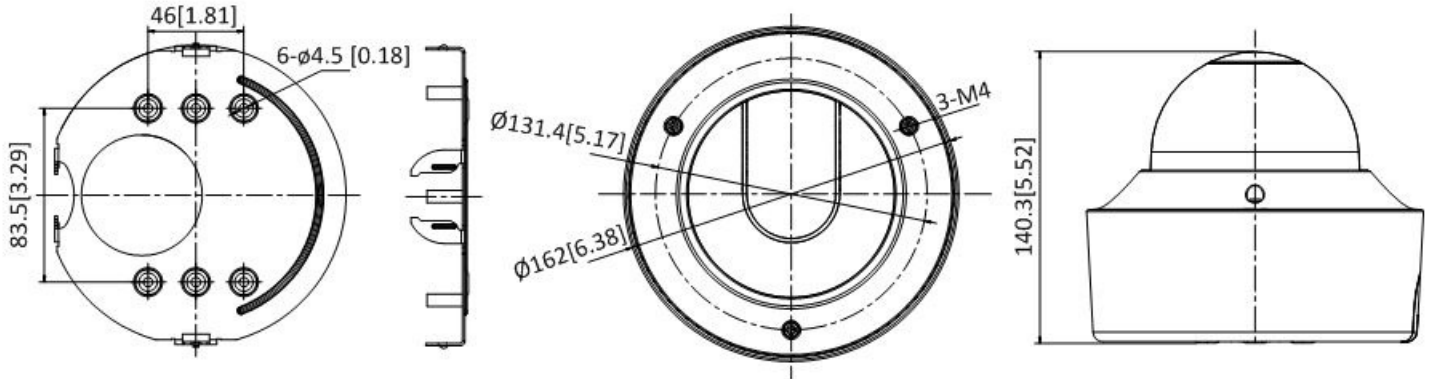

Accessories (Not Included)

WML + PC155 Wall Mount Long + 155 mm Pendant Cap	CPM + PC155 Ceiling Pendant Mount + 155 mm Pendant Cap	PM Pole Mount	CM Corner Mount

Dimensions

Unit: mm[inch]