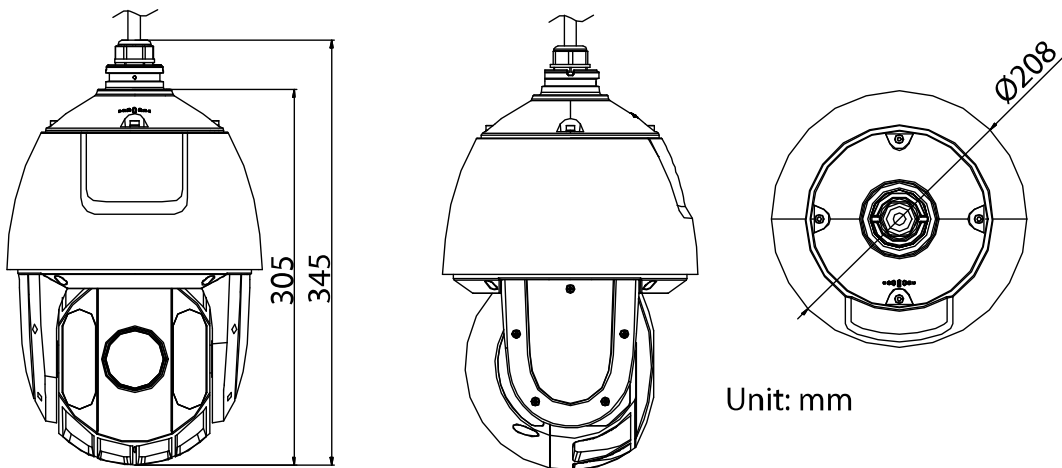

Accessories¹

NOT INCLUDED					
Requires WMP-L			Requires JBPW-L		
WMP-L Wall Mount PTZ Long	CMP Corner Mount for WMP-S/L	PMP Pole Mount for WMP-S/L	JBPW-L Power Box Mount w/Wall Bracket	CMP-JB Corner Mount for JBPW-L	PMP-JB Pole Mount for JBPW-L
Requires CPM-S or CPM-L					
CPMPE CPM Extension Pipe	PMP-V Horizontal Pole Mount for CPM-S/L	CPM-S Short Ceiling Pendant Mount	CPM-L Long Ceiling Pendant Mount	RPM Roof Parapet Mount	
INCLUDED					
(actual product appearance may vary)					
G1.5 Adapter Converts Hikvision Quick Release To G 1.5" Thread					

Dimensions

Box Contents (Subject To Change without Notice)

- PoE Injector
- Quick Start Guide
- Watertight Cable Connector
- Power Cord
- Quick Release to 1.5" Adapter
- Wrench

¹ Additional accessories not shown may fit without, or in combination with, these accessories. See your sales representative for information about your needs.