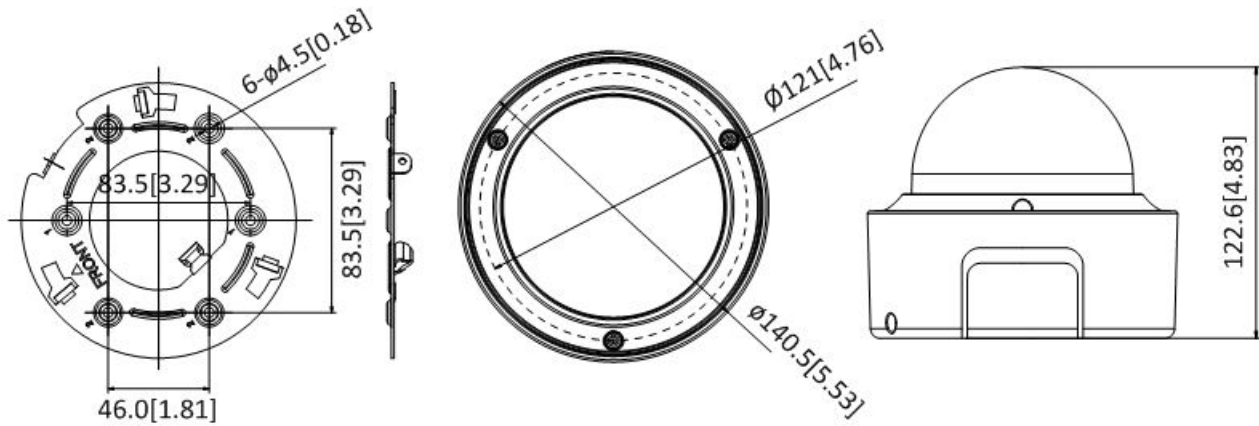

Accessories (Not Included)

WML + PC130 Wall Mount Long + 130 mm Pendant Cap	WML + PC130B Wall Mount Long + 130 mm Pendant Cap (Black)	CPM + PC130 Ceiling Pendant Mount + 130 mm Pendant Cap	CPME Extension Pipe	PM Pole Mount	CM Corner Mount	RCM-1 Recessed Ceiling Mount	AB135 Angled Base

Dimensions

Unit: mm[inch]