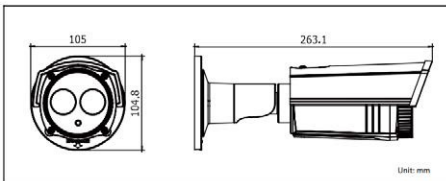

DS-2CE16C5T-IT1

HD720p TurboHD EXIR Low Light Bullet Camera

TurboHD™

EXIR

Key Features

- HD720p Video Output
- HD-TVI Standard Technology
- True Day/Night
- OSD Menu, 3D DNR, Smart IR
- EXIR Technology, 65 Feet IR Distance
- IP66 Weatherproof
- Superior Low Light Performance
- Up-the-Coax (UTC) OSD Menu Control

Dimensions

Accessories

Video Balun
DS-1H18

CB130
Conduit Base

DS-2CE16C5T-IT1	
Camera	
Image Sensor	1/3" progressive scan CMOS
Signal System	CVBS/HD-TVI selectable
Effective Pixels	1280 x 720
Minimum Illumination	0.043 lux @ (f/2.5, AGC on)
Shutter Speed	NTSC: 1/60 sec. to 1/50,000 sec.
Lens	3.6 mm, f/2.5 (2.8 mm, 6 mm, 8 mm optional) Angle of view: 71.43° (3.6 mm), 92.45° (2.8 mm), 46.9° (6 mm), 34.5° (8 mm)
Lens Mount	M12
Angle Adjustment	3-axis positioning
Day/Night	IR cutfilter
Synchronization	Internal synchronization
Video Frame Rate	NTSC: 720p @ 60 fps
CVBS	1V p-p composite output (75Ω/BNC), selectable
S/N Ratio	More than 62 dB
Menu	
Automatic Exposure	Globe AE/DWDR
AGC	Low/Middle/High/Off
Slow Shutter	Supported
White Balance	Auto/Manual
D/N Mode	Color/BW/SMART IR
3D DNR	Low/Middle/High/Off
Motion Detection	Supported, maximum 4 zones
Privacy Mask	8, selectable color or mosaic
UTC Function	Supported
Functions	Digital wide dynamic range, 3D digital noise reduction, sharpness, brightness, digital zoom, mirror
General	
Working Temperature/ Humidity	-30° C to 60° C (-22° F to 140° F) Humidity 90% or less (non-condensing)
Power Supply	12 VDC
Power Consumption	Maximum 3W
IR Range	Up to 65 feet IR range
Communication	Up-the-Coax
Dimensions	105 mm × 104.8 mm × 263.1 mm (4.13" × 4.13" × 10.36")
Weight	800 g (1.67 lbs.)