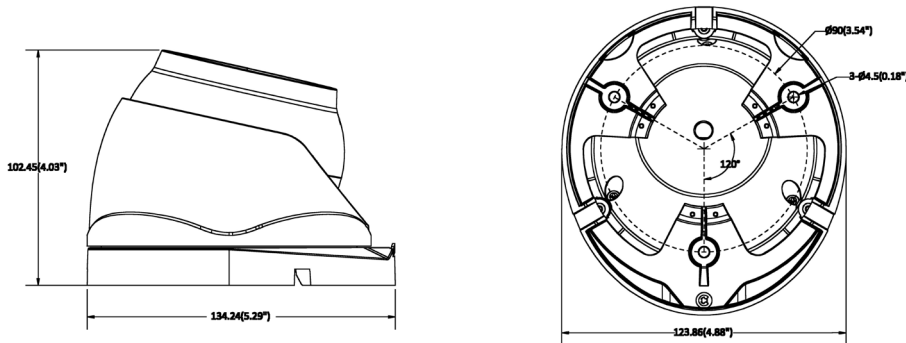

Specifications

Image Sensor	1/3" progressive scan CMOS
Signal System	NTSC
Effective Pixels	1280 x 720
Minimum Illumination	0.0043 lux @ (f/2.5, AGC on), 0 lux with IR
Shutter Speed	1/60 sec. to 1/50,000 sec.
Lens	3.6 mm, f/2.5 (2.8 mm, 6 mm, 8 mm optional)
Angle of View	71.43° (3.6 mm), 92.45° (2.8 mm), 46.9° (6 mm), 34.5° (8 mm)
Lens Mount	M12
Angle Adjustment	Pan: 0° to 355°, tilt: 0° to 75°, rotation: 0° to 355°
Day/Night	IR cut filter
Synchronization	Internal synchronization
Video Frame Rate	720p @ 60 fps
HD Video Output	1 analog HD output
CVBS Output	1 V p-p composite output (75 Ω/BNC)
S/N Ratio	More than 62 dB
Menu	
Automatic Exposure	Globe AE/DWDR
AGC	Low/middle/high/off
Slow Shutter	Supported
D/N Mode	Color/BW/SMART IR
White Balance	ATW, AWC-SET, indoor, outdoor, manual
3D DNR	Low/middle/high/off
Motion Detection	On/off, maximum 4 zones
Privacy Mask	8, selectable color or mosaic
UTC Function	Supported
Functions	HSBLC (Eclipse), digital noise reduction, digital zoom (62x), slow shutter, mirror, defog, defect pixel correction, SMART D-ZOOM
General	
Working Temperature	-30° to 60° C (-22° to 140° F)
Humidity	90% or less (non-condensing)
Power Supply	12 VDC
Power Consumption	Maximum 3 W
Weatherproof Rating	IP66
IR Range	Up to 65 feet
Communication	Up-the-Coax
Dimensions	φ126.7 mm × 102.4 mm (φ5" × 4")
Weight	300 g (0.66 lb)

Dimensions

Accessories

Pendant Cap + Wall Mount PC110+WM110	Junction Box CBS	Inclined Ceiling Mount ABS	Vertical Pole Mount PM	Corner Mount CM	Ceiling Pendant Mount CPM	Video Balun DS-1H18