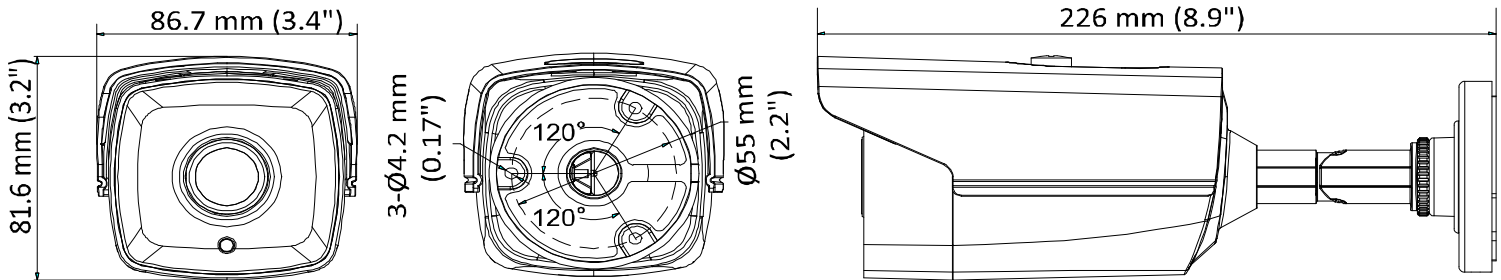

Specifications

DS-2CE16H0T-IT3F	
Camera	
Image Sensor	5 MP progressive scan CMOS
Resolution	2560 (H) × 1944 (V)
Minimum Illumination	Color: 0.01 lux @ (f/1.2, AGC on), 0 lux with IR
Shutter Speed	1/30 s to 1/50,000 s
Lens	2.8 mm, 3.6 mm, 6 mm, 8 mm, or 12 mm lens
Horizontal Field of View	85.5° (2.8 mm), 80.1° (3.6 mm), 57.1° (6 mm), 41° (8 mm), 25.7° (12 mm)
Lens Mount	M12
Day/Night	IR cut filter
Angle Adjustment	Pan: 0° to 360°; tilt: 0° to 180°; rotate: 0° to 360°
Synchronization	Internal synchronization
Frame Rate	5 MP @ 20 fps, 4 MP @ 30 fps, 1080p @ 30 fps
Menu	
AGC	Supported
Day/Night Mode	Auto/color/BW (black and white)
White Balance	ATW/MWB
BLC	Supported
DWDR	Supported
Language	English
Functions	Brightness, sharpness, DNR, mirror, Smart IR
Interface	
TVI Video Output	1 HD analog output
Switch Button	TVI/AHD/CVI/CVBS
General	
Operating Conditions	-40° to 140° F (-40° to 60° C), humidity: 90% or less (non-condensing)
Power Supply	12 VDC ±25%
Power Consumption	Maximum 4.3 W
Protection Level	IP67
Material	Front cover: metal; main body: plastic
IR Range	Up to 130 ft (40 m)
Communication	Up-the-Coax, protocol: HIKVISION-C (HD-TVI output)
Dimensions	3.41" x 3.23" x 8.67" (86.7 mm x 81.6 mm x 218.7 mm)
Weight	Approximately 1.50 lbs (680 g)

Dimensions

Accessories¹

NOT INCLUDED			
CBXS Conduit Base	PM Pole Mount	CM Corner Mount	ABS Angled Base

Box Contents (Subject To Change without Notice)

- Drill Template
- Power Pigtail with Power Leads
- Quick Start Guide

¹ Additional accessories not shown may fit without, or in combination with, these accessories. See your sales representative for information about your needs.