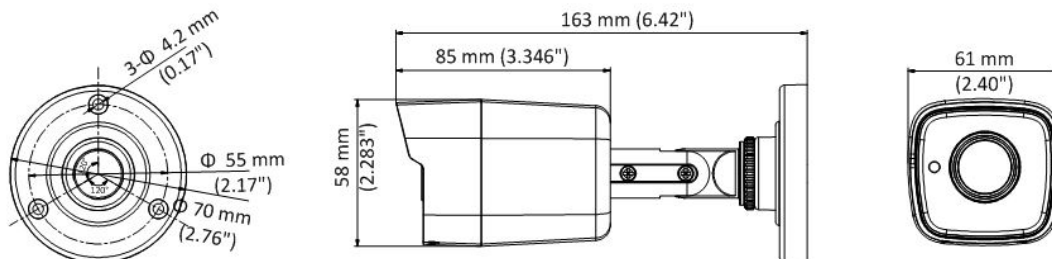

Accessories¹

NOT INCLUDED				
PM Pole Mount	CM Corner Mount	ABS Angled Base	CBXS Conduit Base	DS-1H18 Video Balun

Box Contents (Subject To Change w/o Notice)

BNC Connector
Drill Template
Quick Start Guide
Power Pigtail with Screw Terminals
Power Pigtail with Power Leads
Screws

Dimensions

¹ Additional accessories not shown may fit without, or in combination with, these accessories. See your sales representative for information about your needs.