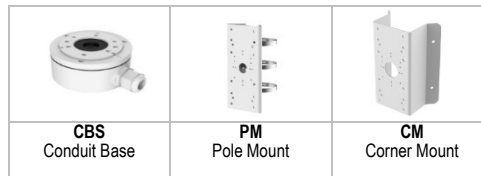

Specifications

DS-2CE19D3T-AIT3ZF

Camera

Image Sensor	2.0 megapixel progressive scan CMOS
Signal System	NTSC
Video Frame Rate	1080p @ 30 fps
Resolution	1920 (H) × 1080 (V)
Minimum Illumination	Color: 0.005 lux @ (f/1.2, AGC on), 0 lux with IR
Shutter Speed	1/30 s to 1/50,000s
Lens	2.7 mm to 13.5 mm motorized varifocal lens
Horizontal Field of View	102° to 31°
Lens Mount	Ø14
Day/Night	IR cut filter
Angle Adjustment	Pan: 0° to 360°, tilt: 0° to 90°, rotate: 0° to 360°
Synchronization	Internal synchronization
WDR (Wide Dynamic Range)	>120 dB

Menu

AGC	High/medium/low
D/N Mode	Auto/color/BW (black and white)
Image Mode	Standard/high-sat
BLC (Backlight Compensation)	Yes
WDR	Yes
3D DNR	Level 1 to 9
Language	English
Functions	Brightness, sharpness, 3D DNR, mirror, smart IR

Interface

Video Output	1 HD analog output
Switch Button	TVI/AHD/CVI/CVBS

General

Operating Conditions	-40° F to 140° F (-40° C to 60° C), humidity: 90% or less (non-condensation)
Power Supply	24 VAC ± 15%, 12 VDC ± 20%
Power Consumption	Maximum 9.7 W
Ingress Protection	IP67
Material	Front cover: metal, main body: plastic, bracket: metal
IR Range	Up to 230 ft (70 m)
Dimensions	3.33" × 3.62" × 10" (84.5 mm × 92 mm × 255.1 mm)
Weight	Approximately 1.53 lbs (695 g)

Accessories