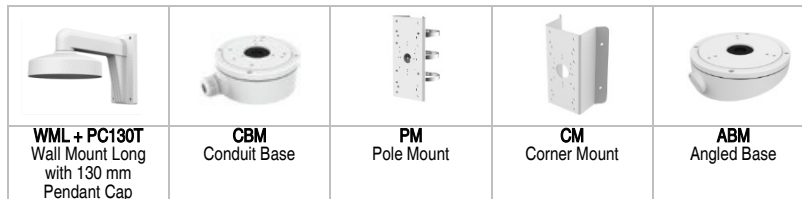

Specifications

DS-2CE79U1T-IT3ZF

Camera

Image Sensor	8.29 MP progressive scan CMOS
Resolution	3840 (H) x 2160 (V)
Minimum Illumination	Color: 0.01 lux @ (f/1.2, AGC on), 0 lux with IR
Frame Rate	TVI: 8 MP @ 12.5 fps, 8 MP @ 15 fps, 5 MP @ 20 fps, 4 MP @ 25 fps, 4 MP @ 30 fps, 2 MP @ 25 fps, 2 MP @ 30 fps CVI: 8 MP @ 12.5 fps, 8 MP @ 15 fps AHD: 8 MP @ 12.5 fps, 8 MP @ 15 fps CVBS: 960H NTSC
Shutter Speed	1/15 s to 1/50,000 s
Lens	2.7 mm to 13.5 mm motorized varifocal lens
Horizontal Field of View	108.1° to 45.6°
Lens Mount	Ø 14
Day/Night	IR cut filter
Angle Adjustment	Pan: 0° to 360°; tilt: 0° to 75°; rotate: 0° to 360°
Synchronization	Internal Synchronization
WDR	DWDR

Menu

AGC	Yes
Day/Night Mode	Auto/color/BW (black and white)
White Balance	Auto/manual
BLC	Yes
DWDR	Yes
Functions	Brightness, sharpness, DNR, mirror, Smart IR, HLC

Interface

Video Output	1 HD analog output
Switch Button	TVI/AHD/CVI/CVBS

General

Operating Conditions	-40° F to 140° F (-40° C to 60° C), humidity: 90% or less (non-condensation)
Power Supply	9 VDC to 15 VDC (only one power adapter can be used per camera)
Power Consumption	Maximum 8.6 W
Protection Level	IP67
Material	Metal
IR Range	Up to 200 ft (60 m)
Communication	Up-the-Coax, protocol: HIKVISION-C (HD-TVI output)
Dimensions	5.29" x 4.88" x 4.34" (134.3 mm x 123.86 mm x 110.24 mm)
Weight	Approximately 1.28 lbs (580 g)

Accessories