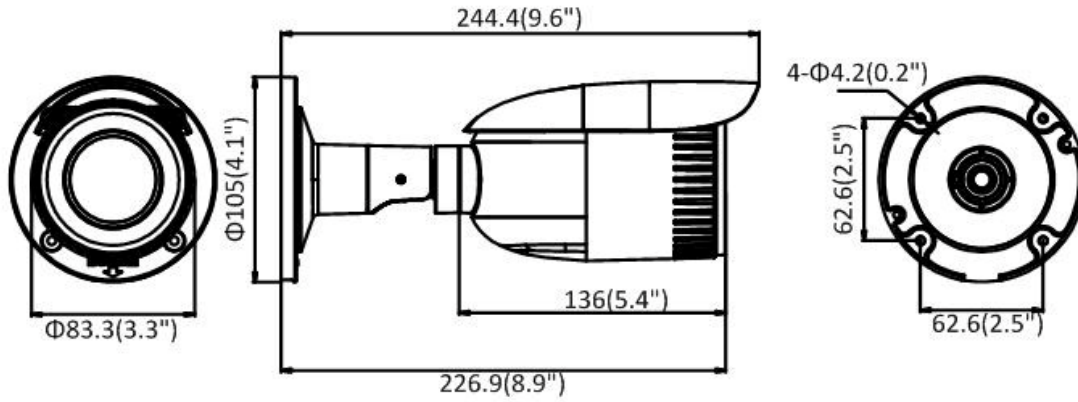

Dimensions

Unit: mm (inch)