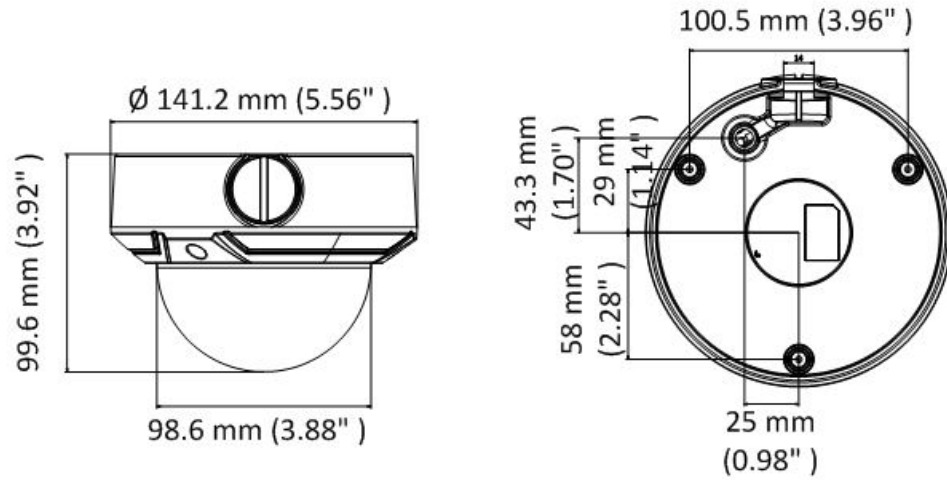

- Quick Start Guide
- Screws
- Watertight Cable Connector
- Wrench

Dimensions

Unit: mm (inch)