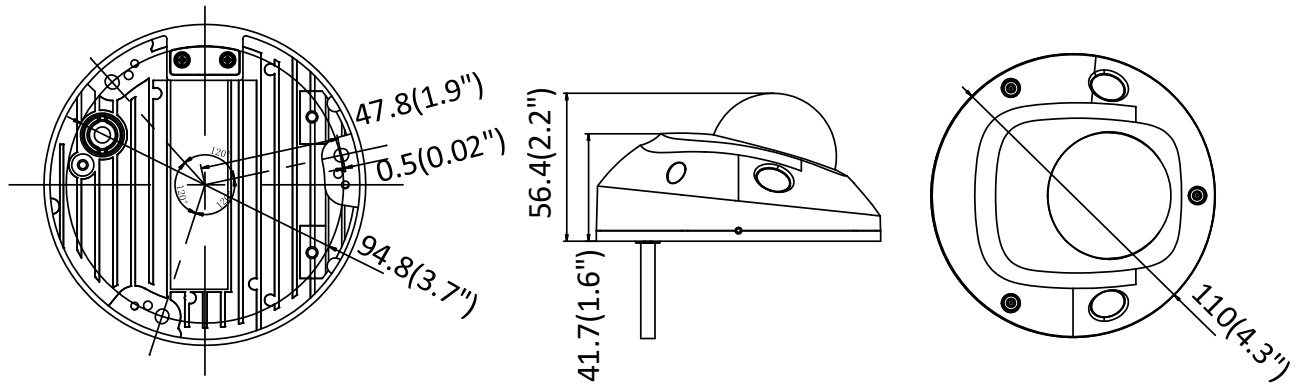

The camera is equipped with 2.8 mm and 4 mm fixed lens options, and offers an EXIR 2.0 range of up to 35 ft (10 m).

Smart features, such as line crossing and intrusion detection are supported.

**Available models:**  
DS-2CD2543G0-IWS

## Dimensions