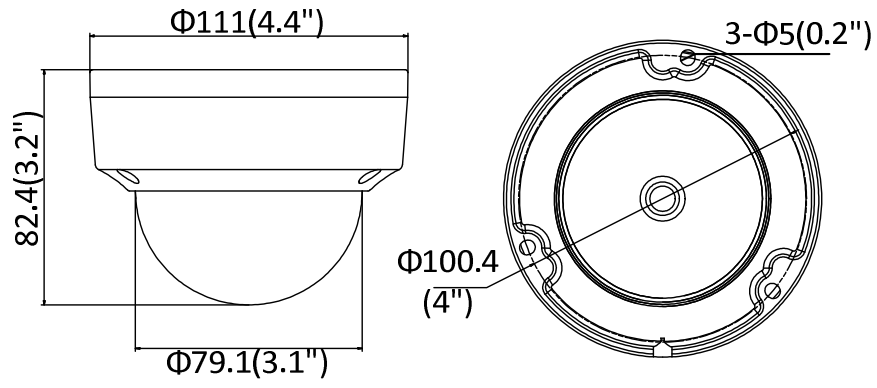

Dimensions

Unit: mm (inch)