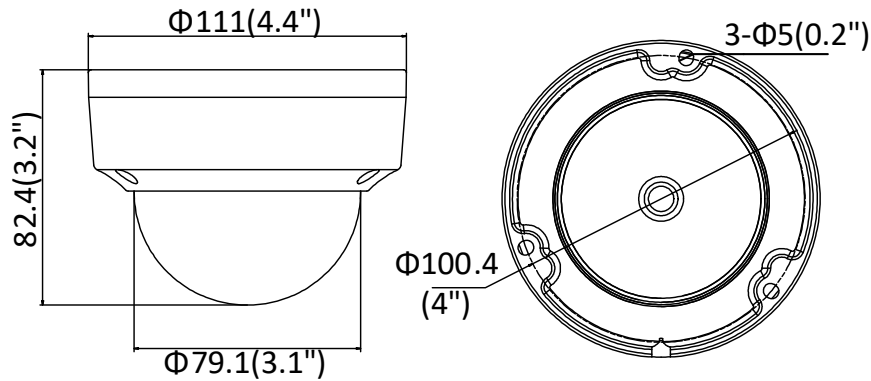

Accessories (not included)

WMS Wall Mount Short	PC110 110 mm Pendant Cap	WM110 Wall Mount	AB110 Angled Base	CB110 Conduit Base	CM Corner Mount	PM Pole Mount	SRS Sun Rain Shield	CPM Ceiling Pendant Mount

WMSB Wall Mount Short	PC110B 110 mm Pendant Cap	WMLB Wall Mount	AB110B Angled Base	CB110B Conduit Base

Dimensions

Unit: mm (inch)