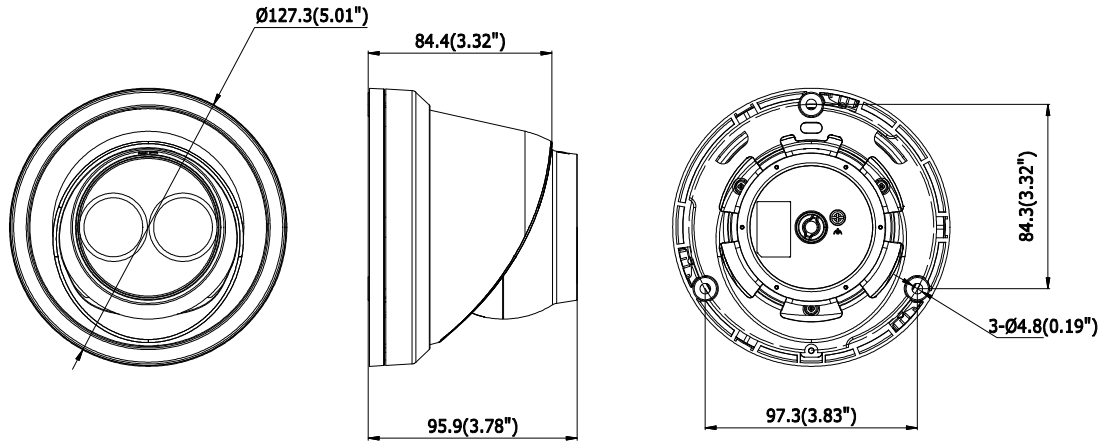

Interface

Communication Interface	1-port RJ-45 10M/100M self-adaptive Ethernet port
On-Board Storage	Built-in microSD/SDHC/SDXC slot, up to 128 GB
SVC	H.264 and H.265 encoding
Reset Button	Yes

General

Operating Conditions	-22° to 122° F (-30° to 50° C); humidity: 95% or less (non-condensing)
Power Supply	12 VDC ±25%, Ø5.5 mm coaxial power plug; PoE (802.3af, class 3)
Power Consumption and Current	12 VDC, 0.5 A, maximum: 6 W; PoE (802.3af, 37 V to 57 V), 0.2 A to 0.1 A, maximum: 7.5 W
Protection Level	IP67, TVS 2000V lightning protection, surge protection, and voltage transient protection
Material	Metal
Dimensions	Ø5.0" × 3.8" (Ø127.3 mm × 95.9 mm)
Weight	1.30 lbs (610 g)

Accessories (not included)

				
WML + PC130T Wall Mount Long + 130 mm Pendant Cap	PM Pole Mount	CM Corner Mount	ABM Angled Base	CBM Conduit Base

Dimensions

Unit: mm (inch)