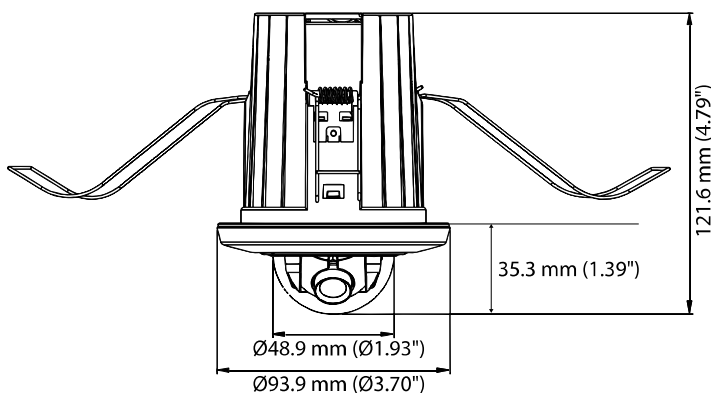

Dimensions

Specifications

Camera	
Image Sensor	1/3" progressive scan CMOS
Minimum Illumination	0.01 lux @ f/1.2, AGC on
Shutter Speed	1/3 s to 1/100,000 s
Lens Type	4 mm fixed (2.8 mm, 6 mm lens optional)
Angle of View	4 mm: 85°, 2.8 mm: 106°, 6 mm: 52°
Lens Mount	M12
Day/Night	Electronic
DNR	3D Digital Noise Reduction
WDR	Digital WDR
Compression Standard	
Video Compression	H.264/MJPEG
H.264 Type	Baseline Profile/Main Profile
Video Bit Rate	32 Kbps to 8 Mbps
Dual Streams	Supported
Image	
Maximum Resolution	1920 x 1080
Frame Rate	30 fps (1920 x 1080, 1280 x 960, 1280 x 720)
Image Settings	Rotate mode, saturation, brightness, contrast, sharpness adjustable by client software or Web browser
BLC	Supported, zone configurable
ROI Codec	Supported
Network	
Network Storage	NAS (supports NFS, SMB/CIFS), ANR
Alarm Trigger	Motion detection, tampering alarm, network disconnect, IP address conflict, storage exception
Protocols	TCP/IP, UDP, ICMP, HTTP, HTTPS, FTP, DHCP, DNS, DDNS, RTP, RTSP, RTCP, PPPoE, NTP, UPnP, SMTP, SNMP, IGMP, 802.1x, QoS, IPv6, Bonjour
General	One-key reset, flash-prevention, dual stream, heartbeat, mirror, password protection, privacy mask, watermark, IP address filtering, anonymous access
Standards	ONVIF (PROFILE S, PROFILE G), PSIA, CGI, ISAPI
D/N Switch	Auto/schedule/triggered by alarm in
Interface	
Communication Interface	1 RJ-45 10M/100M Ethernet port
On-Board Storage	Built-in microSD/SDHC/SDXC slot, up to 128 GB
General	
Operating Conditions	-14° to 104° F (-10° to 40° C), humidity 95% or less (non-condensing)
Power	12 VDC ±10%, PoE (802.3af)
Power Consumption	Maximum 4.2 W
Dimensions	Ø3.70" x 4.79" (Ø93.9 mm x 121.6 mm)
Weight	7.05 oz (200 g)