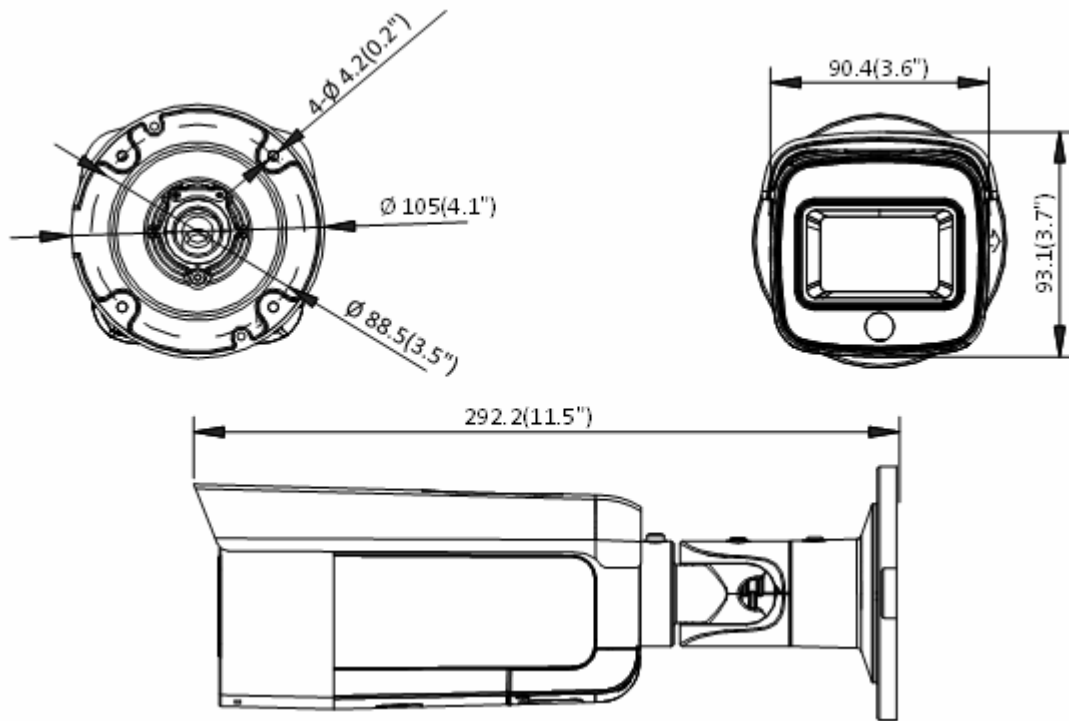

Dimensions

Units: mm (inch)