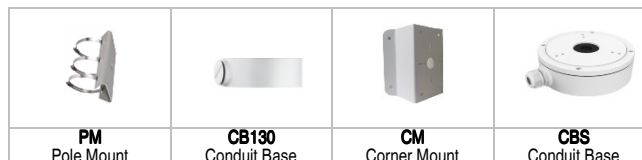

Accessories