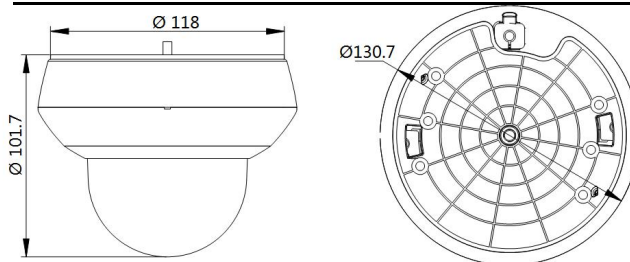

Network

Network Storage	MicroSD/SDHC/SDXC card (256 GB), local storage and NAS (NFS, SMB/CIFS), ANR
Protocols	IPv4/IPv6, HTTP, HTTPS, 802.1x, QoS, FTP, SMTP, UPnP, SNMP, DNS, DDNS, NTP, RTSP, RTCP, RTP, TCP/IP, UDP, IGMP, ICMP, DHCP, PPPoE, Bonjour
API	Open-ended, supports ONVIF, ISAPI, and CGI, HIKVISION SDK and third-party management platform, Hik-Connect
Simultaneous Live View	Up to 20 channels
User/Host	Up to 32 users, 3 levels: administrator, operator, and user
Security Measures	User authentication (ID and PW), host authentication (MAC address); HTTPS encryption; IEEE 802.1x port-based network access control; IP address filtering
Client	iVMS-4200, iVMS-4500, Hik-Connect
Web Browser	IE 8 to 11, Chrome 31.0 to 44, Firefox 30.0 to 51

Interface

Audio	1-ch audio input and 1-ch audio output, built-in microphone
Communication Interface	1-port RJ45 10 M/100 M Ethernet, PoE

General

Power	12 VDC and PoE, maximum: 12 W (maximum 3.9 W for IR)
Working Temperature	-4° to 140° F (-20° to 60° C)
Working Humidity	≤90% non-condensing
Protection Level	IP66 Standard, IK10, TVS 4000V lightning protection, surge protection, and voltage transient protection
Material	Aluminum alloy, PC, PC + ABS
Dimensions	Ø5.15" x 4.00" (Ø130.7 mm x 101.7 mm)
Weight	Approximately 1.17 lbs (0.53 kg)

Accessories

Dimensions

NOT INCLUDED		
WMP-MPZ Wall Mount	PC120 Pendant Cap	CB120 Conduit Base

Unit:mm