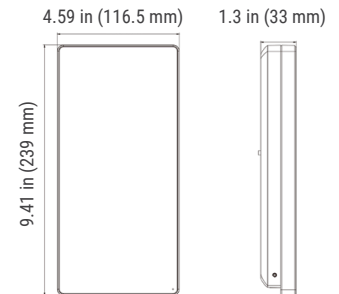

Dimension of DS-K1T671M