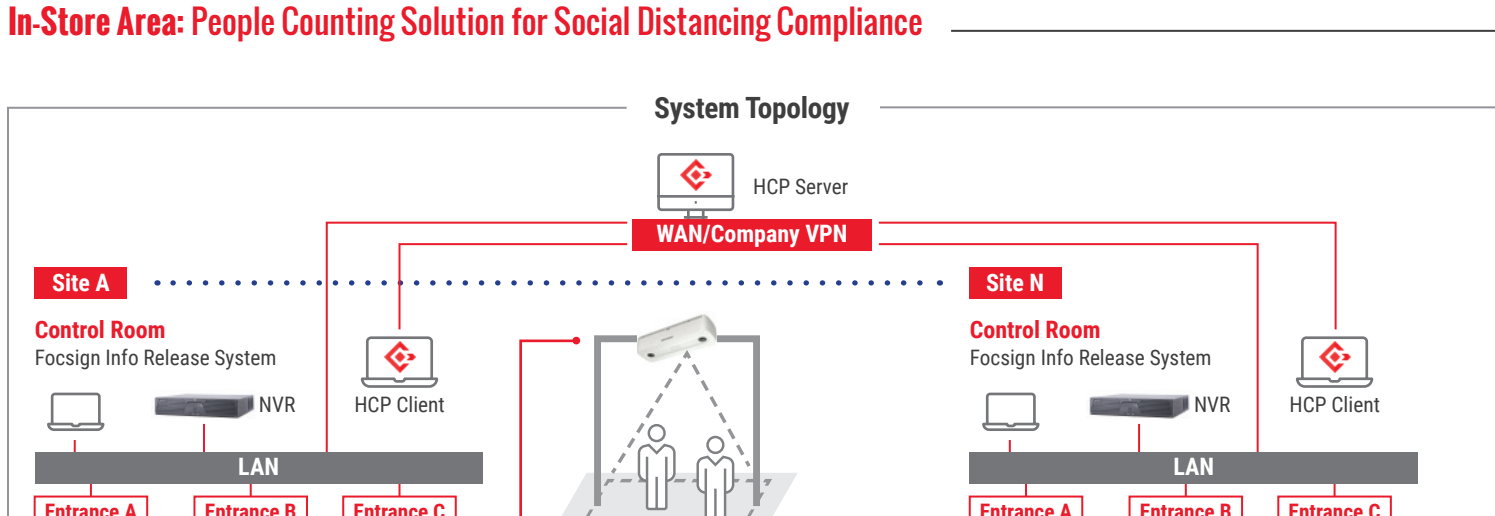

In-Store Area: People Counting Solution for Social Distancing Compliance

Automate Social Distancing with Hikvision's People Counting Solution

- **Easy to Configure Real-Time Alarm Threshold:** Set threshold for minimum safe distance. When distancing requirement falls below this threshold, an alarm will trigger a notification.

Product Showcase

Dual-Lens People Counting Camera

DS-2CD6825G0/C-I(V)S

- 1920 x 1200 @ 30fps,
- 2 mm Fixed Lens
- IP66, IK08
- Ceiling Mount: Bi-Directional People Counting and Density Control
- Tilted Wall-Mount with Special Bracket for Social Distancing Detection

I Series NVR

Up to 8/16 Solutions

- Plug and Play
- 8 Channel Support
- 80/160 Mbps Bandwidth
- HDMI Video Output Up to 4K

21-inch Monitor

DS-D5022FC

- 1080P Resolution
- LCD Monitor
- LED Direct-Lit Backlight with Uniform Brightness, No Boundary Shadow
- HDMI/VGA/BNC/Audio Built-In Speaker
- VESA, Base Bracket Included, 24/7 Use

PoE Switch

- L2 Unmanaged, 10/100M RJ45 PoE
- 1x 10/100M RJ45 Uplink Port
- 802.3af/at, PoE Power Budget
- 300m Long Distance Transmission
- 6KV Surge Protection

HikCentral Professional CMS

- Unified Temperature, Alarm and Video Management
- Temperature Measurement Alarm Reports
- Quick Record Searching and Exporting

SCAN BELOW TO LEARN MORE