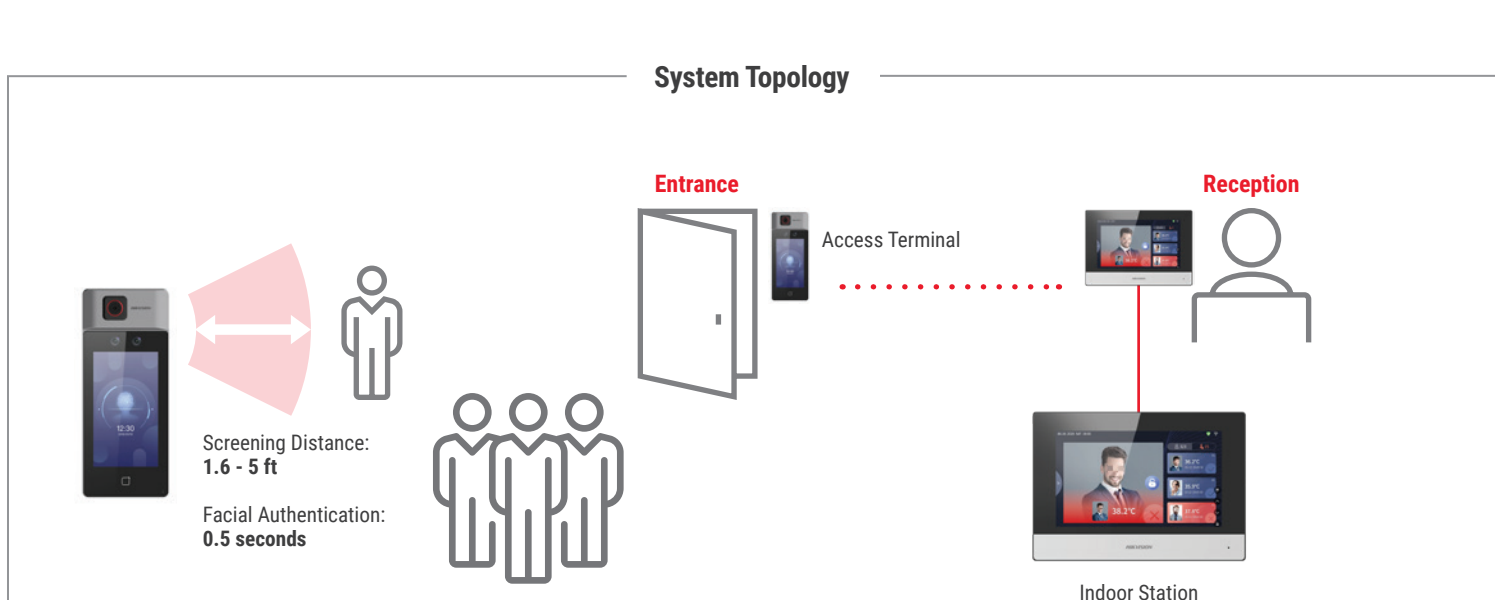

DeepinView NVR iDS-9632NXH-8/X(B)

- 16-Channel Face Picture Comparison Support
- 32-Library Capacity Up To 100,000 Face Images, Face Mask Detection Support
- Identity Verification & Stranger Alarm

HikCentral Professional CMS

- Local monitoring, instant alarm pop-ups, and temperature measurement reports
- Identity information registered when elevated skin-surface temperature is detected
- Data can be intuitively searched, displayed and easily exported

Personnel Access Management & Skin-Temperature Measurement

Real-Time Pop-Up Alarm

Dashboard

Employee Management: Temperature screening with facial recognition access control

- Onsite Temperature Screening and Access Control Terminal
- Touch-Free Authentication
- Instant Alarm for Abnormal Temperature
- Onsite Facial Recognition Access Control with Built-In Thermal Camera for Temperature Measuring
- Identity verification with Temperature Screening
- Instant Alarm for Abnormal Temperature and Unauthorized Personnel
- Touch-Free Authentication and Supports Mask Detection
- Real Time Results Will Display On Indoor Video Intercom Screen as Live Notification

Product Showcase

Temperature Screening Terminal

DS-K1T7617TM-3XF

- Temperature Screening, Mask Detection, Face Recognition and Attendance
- Abnormal Temperature and Mask Reminder, Voice Reminder On Alarm
- Accuracy up to ±0.9° F

Indoor station

DS-KC001

- 7-Inch Touch Screen
- Wi-Fi 802.11b/g/n

Floor Stand (optional)

DS-KAB671-B