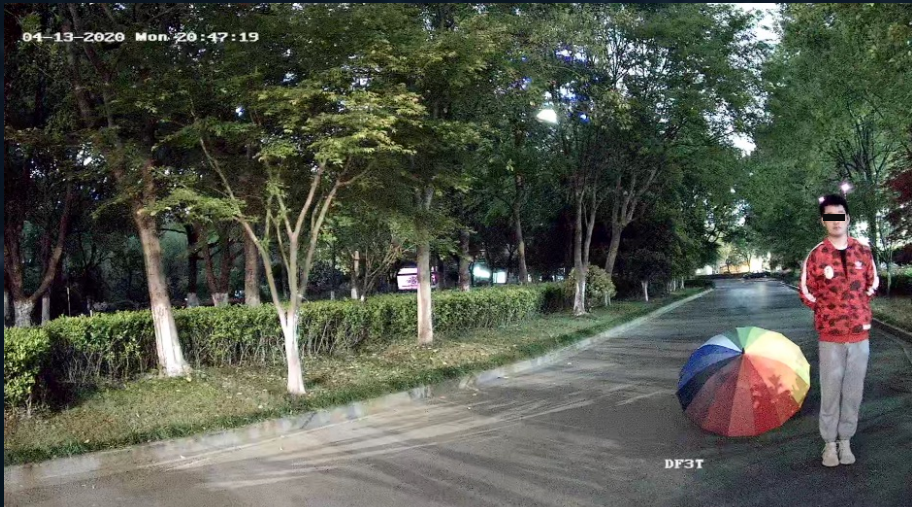

Hikvision DF3T TurboHD Cameras with ColorVu

See in Full Color, Even in Darkness

TurboHD technology enables cost-effective high definition images and video over analog cabling

24/7 Colorful Imaging

Low Light Camera — IR Lights Off

DF3T TurboHD with ColorVu — White Lights Off

ColorVu Technology

Active Alignment Technology

Ensures reliable quality.

Adjustment accuracy is within 4 pixels, even smaller than 1/30 diameter of a strand of hair.

Store at Night

Product Showcase

DS-2CE12DF3T-FS
131 Ft. White Light Distance

DS-2CE72DF3T-FS
131 Ft. White Light Distance

2.8/3.6 mm

Down to 0.0005 lux

24/7 Color Imaging with F1.0 Aperture

IP67 Ingress Protection