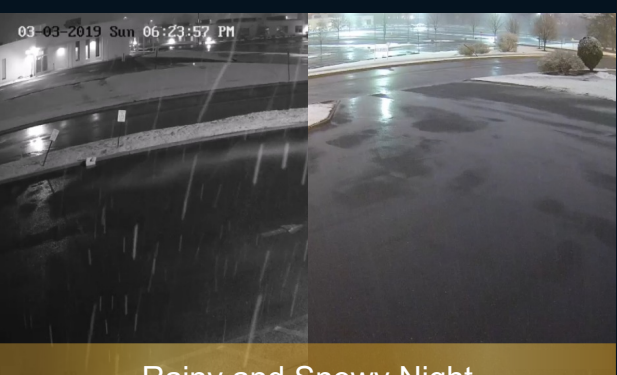

DF3T TurboHD with ColorVu — White Lights Off

ColorVu Technology

Active Alignment Technology

Ensures reliable quality.

Adjustment accuracy is within 4 pixels, even smaller than 1/30 diameter of a strand of hair.

F1.0 Super Aperture

Collects more light to produce brighter image.

4x more light collection than F2.0

Advanced Sensor

Vastly improves the utilization of available light.

Applications

Rainy and Snowy Night

Warehouse In Low Light Conditions

Store at Night

Product Showcase

DS-2CE12DF3T-FS
131 Ft. White Light Distance

DS-2CE72DF3T-FS
131 Ft. White Light Distance

2.8/3.6 mm

Down to 0.0005 lux

24/7 Color Imaging with F1.0 Aperture

IP67 Ingress Protection