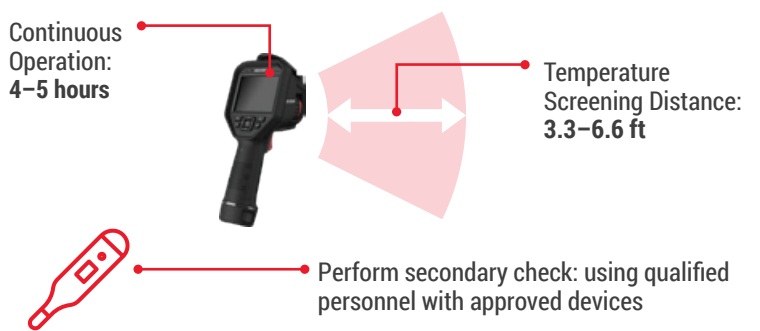

Wireless Temperature Screening:

- Hikvision's handheld thermographic cameras can be used for indoor entry/exit points throughout the casino grounds
- Handheld thermal cameras are accurate up to ±0.9° F and at distances of 3.3 to 6.6 feet
- Use our Hik-Thermal app for real-time viewing, reports, and temperature measurement