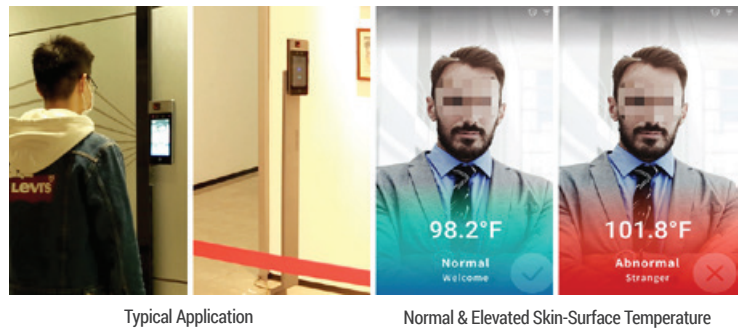

On-the-go Mobile Temperature Screening:

- Portable handheld thermal device provides easy detection and instant results
- Accurate up to ±0.9° F, at distance of 3.3 to 6.6 feet, helping to comply with social distancing requirements

Typical Application

Normal & Elevated Skin-Surface Temperature

HikCentral Professional CMS

HikCentral Professional, Hikvision's central management system (CMS), is a powerful, flexible, and efficient software to manage all cameras using server-client architecture. Hotels can use HikCentral for live viewing and long-term storage of video for record-keeping, safety, and to comply with regulations.

HikCentral Professional also provides:

- Local monitoring, instant alarm pop-ups, and temperature measurement reports
- Identity information registered when elevated skin surface temperature is detected
- Data can be intuitively searched, displayed and easily exported