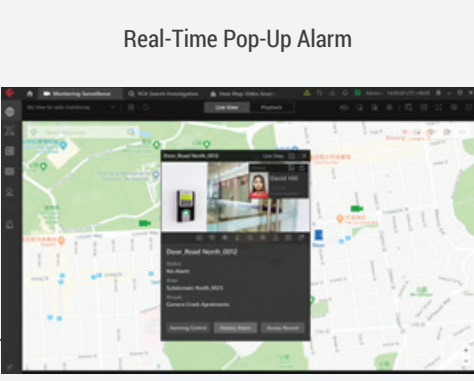

## HikCentral Professional CMS

HikCentral Professional, Hikvision's central management system (CMS), is a powerful, flexible, and efficient software to manage all cameras using server-client architecture. Hotels can use HikCentral for live viewing and long-term storage of video for record-keeping, safety, and to comply with regulations.

HikCentral Professional also provides:

- Local monitoring, instant alarm pop-ups, and temperature measurement reports
- Identity information registered when elevated skin surface temperature is detected
- Data can be intuitively searched, displayed and easily exported

Personnel Access Management & Skin-Temperature Measurement

Real-Time Pop-Up Alarm

Dashboard