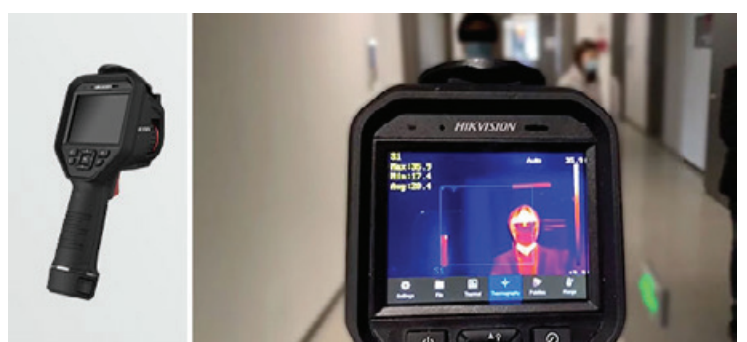

HOTEL "BACK-OF-HOUSE" OFFICE SPACE TEMPERATURE SCREENING

- Hotels must ensure the health and safety of staff, personnel, and guests. To support safe operations, Hikvision offers access control paired with advanced skin-surface temperature screening.