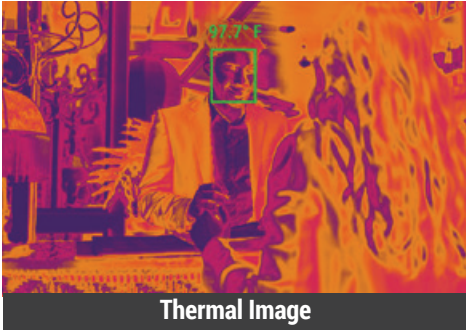

Thermal Image