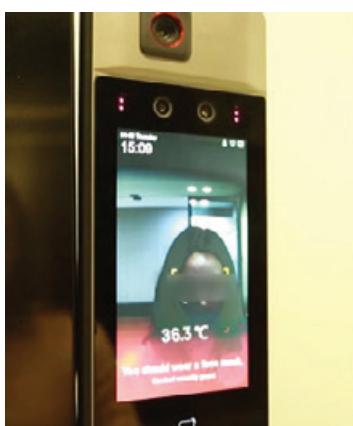

Wireless Temperature Screening:

- Hikvision's handheld thermographic cameras can be used for indoor entry/exit points throughout the casino grounds
- Handheld thermal cameras are accurate up to ±0.9° F and at distances of 3.3 to 6.6 feet
- Use our Hik-Thermal app for real-time viewing, reports, and temperature measurement