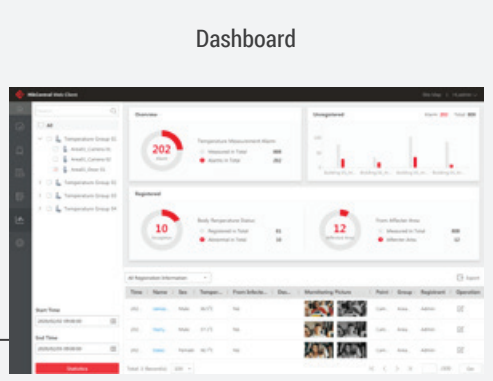

## HikCentral Professional CMS

HikCentral Professional, Hikvision's central management system (CMS), is a powerful, flexible, and efficient software to manage all cameras using server-client architecture. Hotels can use HikCentral for live viewing and long-term storage of video for record-keeping, safety, and to comply with regulations.

HikCentral Professional also provides:

- Local monitoring, instant alarm pop-ups, and temperature measurement reports
- Identity information registered when elevated skin surface temperature is detected
- Data can be intuitively searched, displayed and easily exported

Personnel Access Management & Skin-Temperature Measurement

Real-Time Pop-Up Alarm

Dashboard