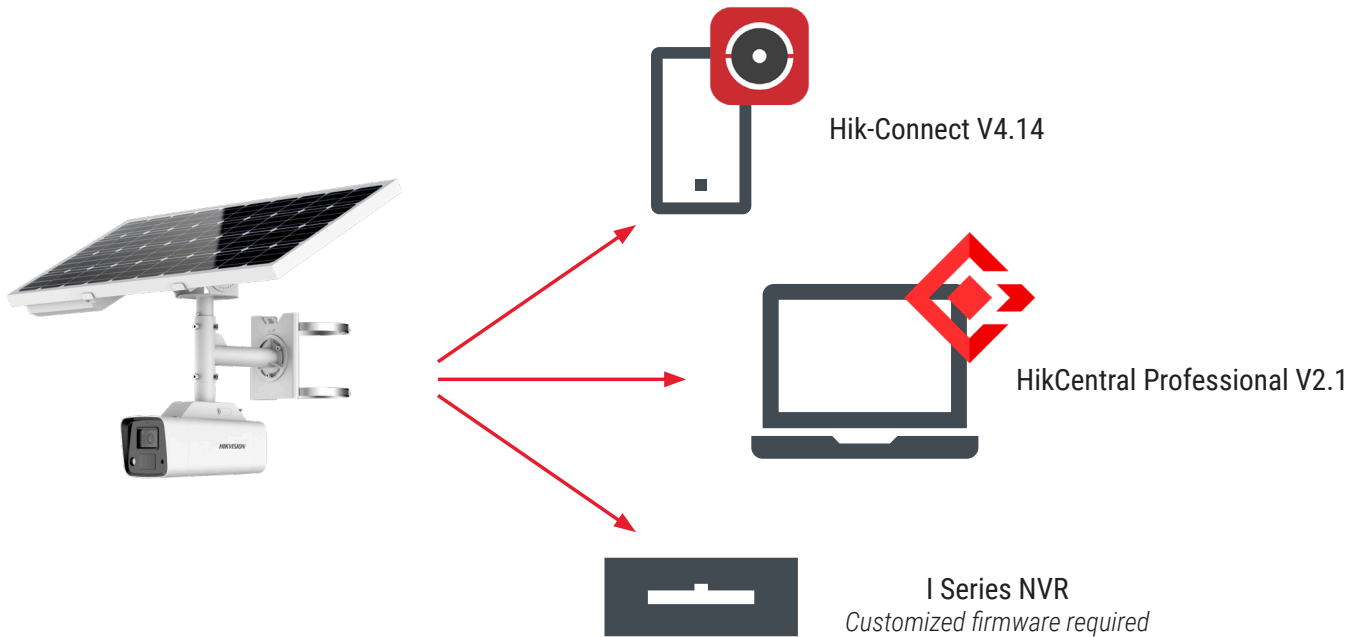

The complete solar camera kit includes a Hikvision security camera, a solar panel, a battery and a bracket for mounting.

Security Without a Network or Traditional Power Source

PRODUCT SHOWCASE

- All-In-One Kit, Completely Assembled & Ready for Installation
- New ColorVu Camera Delivers 24/7 Color Imaging
- High Quality Imaging with 4 MP Resolution
- Built-in Battery Provides Up To 4.5 Days of Continuous Recording*
- Built-In Heater Improves Operability to Below 0 Degrees Fahrenheit (-20 Celsius)
- Rugged Design is Wind-Resistant and Waterproof (IP67)
- Lightweight for Easy Installation (<20 lbs.)
- Battery Power Notifications Available via Hik-Connect and HikCentral
- Power Detection Mode Can Auto-Adjust to Standby Mode When Power Is Low

System Architecture

APPLICATIONS

Construction Sites

Outdoor Special Events/
Large Venues

Farm / Ranch

Rural Residential

Parks and Sports Fields

***PLEASE NOTE:** When 100 percent charged by solar power, the included 180 WH battery will last up to 4.5 days with continuous recording. Consult your Hikvision RSM for additional details and product specifications.