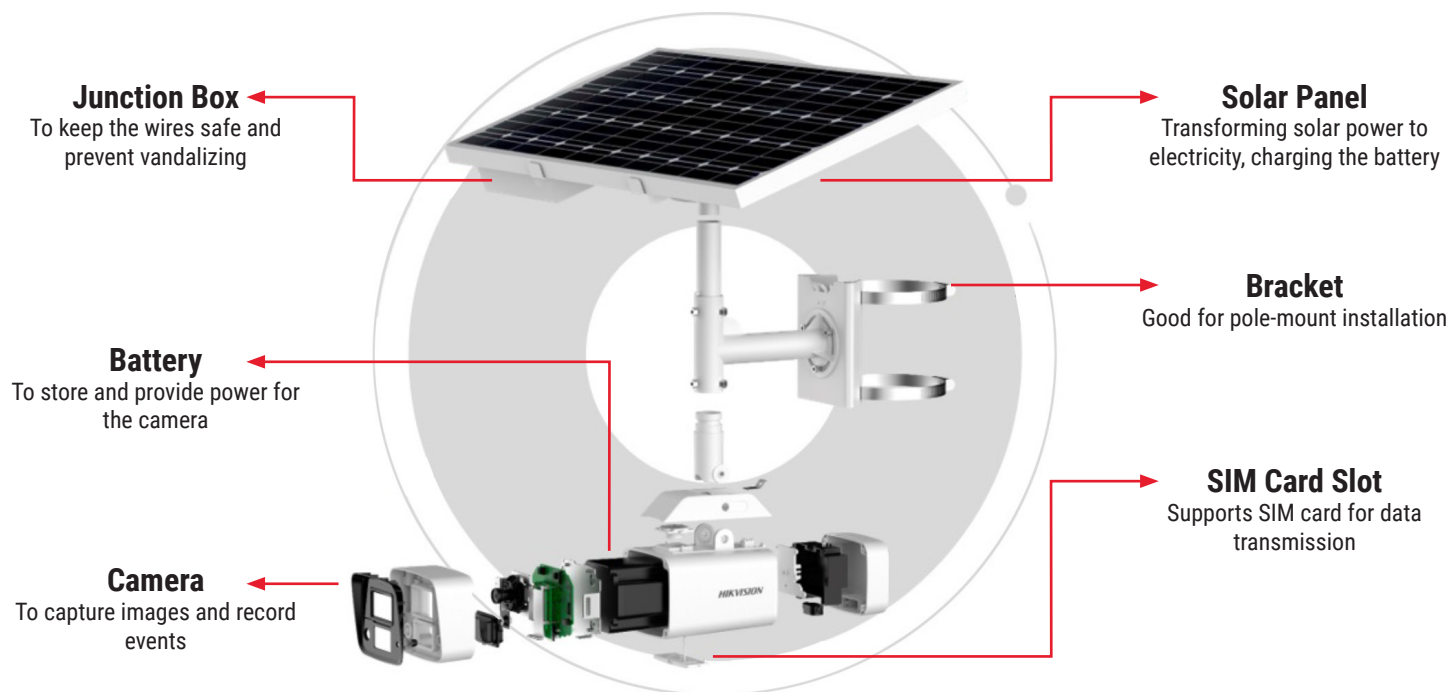

SOLAR-POWERED SECURITY CAMERA SYSTEM:

Sustainable & Flexible Security with Rapid Deployment Keeps Your Remote Area Safe

A fully assembled, standalone solar-powered security station for temporary sites and remote locations without a network or traditional power connections.

The first of its kind in the industry, the solar kit offers numerous benefits:

Standalone wireless installation provides the flexibility to safeguard your home or geographically challenging remote areas or temporary sites

All-inclusive lightweight kit for mobility and sturdy weatherproof design to withstand heavy rains and weather

Environmentally sustainable, powered by the sun for daytime and nighttime operation

ColorVu cameras provide unmatched surveillance where incidents or accidents occur by illuminating poorly lit areas and providing 24/7 color imaging, reducing risk and improving safety

The complete solar camera kit includes a Hikvision security camera, a solar panel, a battery and a bracket for mounting.

Security Without a Network or Traditional Power Source

PRODUCT SHOWCASE

- All-In-One Kit, Completely Assembled & Ready for Installation
- New ColorVu Camera Delivers 24/7 Color Imaging
- High Quality Imaging with 4 MP Resolution
- Built-in Battery Provides Up To 4.5 Days of Continuous Recording*
- Built-In Heater Improves Operability to Below 0 Degrees Fahrenheit (-20 Celsius)
- Rugged Design is Wind-Resistant and Waterproof (IP67)
- Lightweight for Easy Installation (<20 lbs.)
- Battery Power Notifications Available via Hik-Connect and HikCentral
- Power Detection Mode Can Auto-Adjust to Standby Mode When Power Is Low