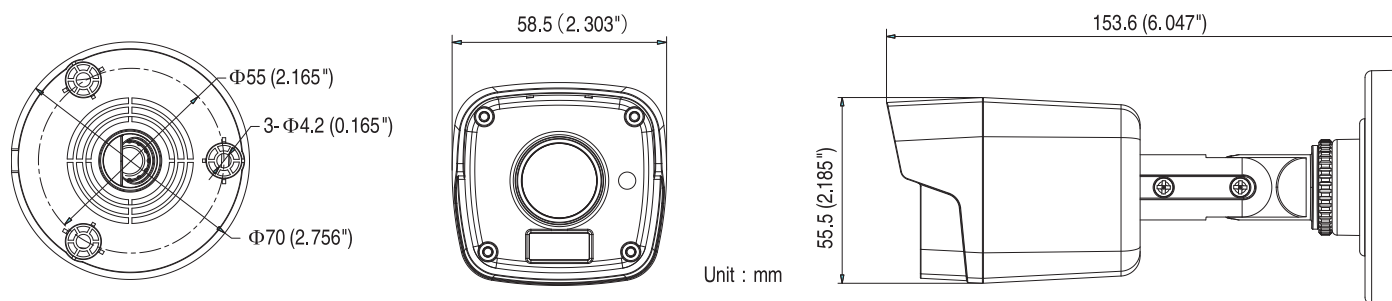

The DS-2CE16F7T-IT supports IP66, wide temperature range, and is intended for outdoor use.

Available Models: DS-2CE16F7T-IT

DS-2CE16F7T-IT

Camera

Image Sensor	1/3" (3 MP) CMOS image sensor
Effective Pixels	2,052 x 1,536
Minimum Illumination	0.01 lux @ f/1.2, AGC on, 0 lux with IR
Shutter Speed	1/25 (1/30)s to 1/50,000s
Lens	2.8 mm, 3.6 mm, 6 mm optional
	Angle of view: 84° (2.8 mm), 67.8° (3.6 mm), 44.6° (6 mm)
Lens Mount	M12
Day/Night	ICR
3-Axis Positioning	Pan: 0° to 360°; tilt: 0° to 90°; rotate: 0° to 360°
Synchronization	Internal synchronization
WDR	120 dB
Video Frame Rate	1920 × 1536 @ 18 fps (PAL/NTSC)
HD Video Output	1 analog HD-TVI output
S/N Ratio	> 62 dB

Menu

AGC	Supported
D/N Mode	Color/BW/Smart
White Balance	ATW/MWB
BLC	Supported
Functions	Wide Dynamic Range, digital noise reduction, mirror, Smart IR

General

Operating Conditions	-40° F to 140° F (-40° C to 60° C), humidity 90% or less (non-condensing)
Power Supply	12 VDC ±15%
Power Consumption	Maximum 5 W
Protection Level	IP66
IR Range	Up to 66 ft (20 m)
Communication	Up-the-Coax, protocol: HIKVISION-C (HD-TVI output)
Dimensions	2.30" × 2.19" × 6.05" (58.5 mm × 55.5 mm × 153.6 mm)
Weight	Approximately 0.82 lb (370 g)

Dimensions

Accessories