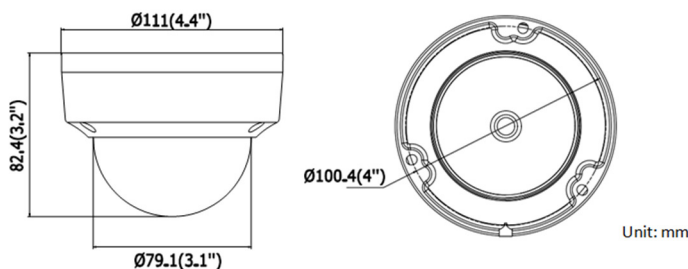

### Dimensions

DS-2CD2125FWD-I	
<b>Camera</b>	
Image Sensor	1/2.8" Progressive Scan CMOS
Minimum Illumination	Color: 0.008 lux @(F1.6, AGC ON), 0 lux with IR
Shutter Time	1/3 s to 1/100,000 s
Slow Shutter	Supported
Lens	108° (2.8 mm), 86.4° (4 mm), 52° (6 mm), 40° (8 mm)
Lens Mount	M12
Iris	F1.6
3-Axis Adjustment	Pan: 0° to 355°; Tilt: 0° to 75°; Rotate: 0° to 355°
Day and Night	IR Cut Filter
DNR	3D DNR
Wide Dynamic Range	120 dB
<b>Compression Standard</b>	
Video Compression	Main stream: H.265+ / H.265 / H.264+ / H.264; sub stream: H.265+ / H.265 / H.264+ / H.264 / MJPEG; third stream: H.265+ / H.265 / H.264+ / H.264
H.264 Type	Main profile / high profile
H.264+	Support
H.265 Type	Main profile
H.265+	Support
Video Bit Rate	32 Kbps to 16 Mbps
<b>Image</b>	
Maximum Resolution	1920 × 1080
Main Stream	30 fps (1920 × 1080, 1280 × 960, 1280×720)
Sub Stream	30 fps (640 × 360, 352 × 240)
Third Stream	30 fps (1280 × 720, 640 × 360, 352 × 240)
Image Enhancement	BLC / 3D DNR
Image Settings	Rotate mode supported. Brightness, contrast, saturation, and sharpness are adjustable via web browser and client software
ROI (Region of Interest)	Separate support for one fixed region in main and sub streams
Day / Night Switch	Auto / scheduled
<b>Network</b>	
Network Storage	Support for microSD / SDHC / SDXC card (128G), local storage, NAS (NFS,SMB/CIFS), ANR
Alarm Trigger	Motion detection, tampering alarm, network disconnected, IP address conflict, illegal login, HDD full, HDD error
Protocols	TCP/IP, UDP, ICMP, HTTP, HTTPS, FTP, DHCP, DNS, DDNS, RTP, RTSP, RTCP, PPPoE, NTP, UPnP, SMTP, SNMP, IGMP, 802.1X, QoS, IPv6
Standard	ONVIF (PROFILE S, PROFILE G), PSIA, CGI, ISAPI
General Function	One-key reset, anti-flicker, heartbeat, mirror, password protection, privacy mask, watermark, IP address filter
<b>Interface</b>	
Communication Interface	1 RJ45 10M/100M self-adaptive Ethernet port
On-board Storage	Built-in microSD / SDHC / SDXC slot, up to 128 GB
<b>Smart Feature Set</b>	
Behavior Analysis	Line crossing detection, intrusion detection, unattended baggage detection, object removal detection
Line Crossing Detection	Cross a pre-defined virtual line, up to 1 pre-defined virtual line supported
Intrusion Detection	Enter and loiter in a pre-defined virtual region, up to 1 pre-defined virtual region supported
Object Removal Detection	Objects removed from a pre-defined region, such as exhibits on display
Unattended Baggage Detection	Objects left over in the pre-defined region such as baggage, purses, and dangerous materials
Face Detection	Human face appears in the image can be detected and trigger linkage
<b>General</b>	
Operating Conditions	-22° F to 140° F (-30° C to 60° C), Humidity 95% or less (non-condensing)
Power	12 VDC ± 25%, 5 W; PoE (802.3af, class 3), 6.5 W
IR Range	Up to 100 ft (30 m)
Protection Level	IP67, IK10
Dimensions	Camera: Ø 4.4" x 3.2" (Ø 111 x 82.4 mm); Package: 5.27" x 5.27" x 4.25" (134 mm x 134 mm x 108 mm)
Weight	1.1 lbs (500 g)