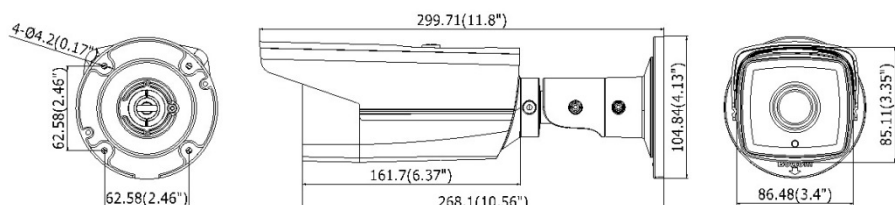

Available model: DS-2CD2T52-I5

DS-2CD2T52-I5	
Camera	
Image Sensor	1/3" progressive scan CMOS
Minimum Illumination	0.014 lux @ f/1.4, AGC on, 0 lux with IR
Shutter Speed	1/3 s to 1/100,000 s
Lens	4 mm (6 mm option) @ f/1.4
Lens Mount	M12
Day/Night	IR cut filter with auto switch
DNR	3D DNR
Compression Standard	
Video Compression	H.264+/H.264/MJPEG
H.264 Type	Main profile
Video Bit Rate	256 Kbps to 16 Mbps
Dual Streams	Supported
Image	
Max. Resolution	2560 × 1920
Main Stream	60 Hz: 20 fps (2560 × 1920), 30 fps (2048 × 1536), 30 fps (1920 × 1080), 30 fps (1280 × 720)
Sub Stream	60 Hz: 30 fps (352 × 240, 640 × 360)
Others	Saturation, brightness, contrast adjustable by client software or web browser, mirror, BLC, ROI, dual stream, anti-flicker, privacy mask
Network	
Network Storage	NAS (supports NFS, SMB/CIFS), ANR
Detection	Intrusion detection, line crossing detection, motion detection, dynamic analysis
Alarm Trigger	Tampering alarm, HDD full, HDD error, network disconnected, IP address conflicted
Protocols	TCP/IP, UDP, ICMP, HTTP, HTTPS, FTP, DHCP, DNS, DDNS, RTP, RTSP, RTCP, PPPoE, NTP, UPnP, SMTP, SNMP, IGMP, 802.1X, QoS, IPv6, Bonjour
Standard	ONVIF (Profile S, Profile G), PSIA, CGI, ISAPI
General Function	Password protection, IP address filtering, anonymous access, watermark
Interface	
Communication Interface	1 RJ-45 10M/100M Ethernet port
Network	
Operating Conditions	-22° to 140° F (-30° to 60° C), humidity 95% or less (non-condensing)
Power Supply	12 VDC ±25%, PoE (802.3af Class 3)
Power Consumption	7.5 W maximum
IR Range	165 ft (50 m)
Protection Level	IP67
Dimensions	11.8" × 3.4" × 3.35" (299.71 mm × 86.48 mm × 85.11 mm)
Weight	2.6 lbs (1,200 g)

Dimensions

Unit: mm

Accessories